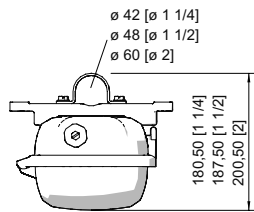

Lighting

Linear luminaire With LED

GRP

6002/4128-0101-152-1110-11-8500 Art. No. 275778

STAHL

Pipe clamp fitted in mounting rail