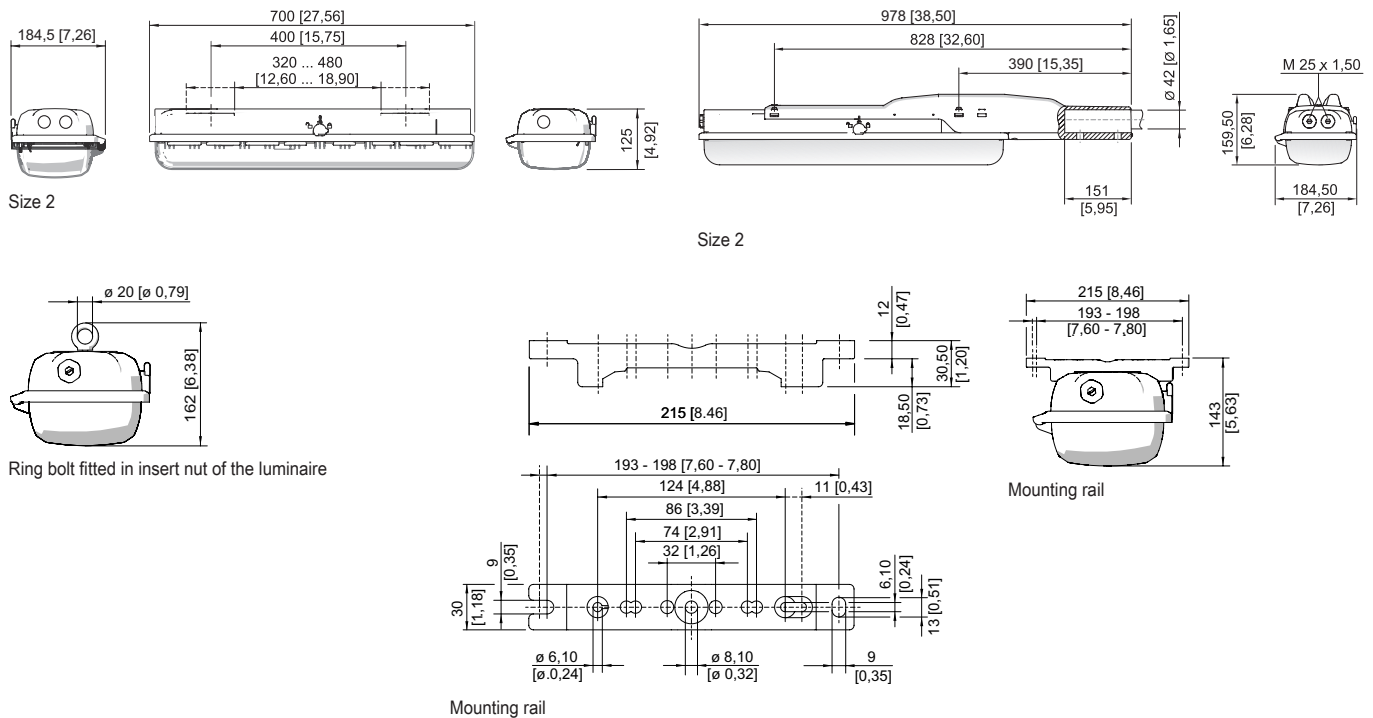

#### Mechanical Data

Version	Standard
Translucent cover	Clear
IP degree of protection (IEC 60598)	IP66/IP67
Enclosure material	Polyester resin, Glass fibre reinforced
Enclosure colour	Light grey (RAL 7035)
Diffuser	With diffuser
Sealing material	Silicone
Silicone-free content	Contains silicone
Translucent cover material	Polycarbonate
Installed terminal strip	PE + N + L1 + L2 + L3
Max. solid connection terminals	6 mm <sup>2</sup>
Max. finely stranded connection terminals	4 mm <sup>2</sup>
Type of connection cable	Finely stranded Solid
Size	2
Width	184 mm
Height	125 mm
Length	700 mm
Impact strength (IEC 62262)	IK10
Weight	4.45 kg
Weight	9.81 lb
Disconnection of the luminaire	Yes

#### Dimensional Drawings (All Dimensions in mm [inches]) – Subject to Alterations