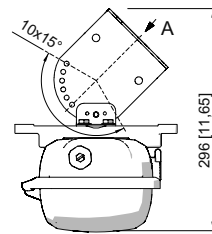

#### Dimensional Drawings (All Dimensions in mm [inches]) – Subject to Alterations

### GRP

6002/4128-0101-152-1110-11-8500 Art. No. 275778

**STAHL**

Pipe clamp fitted in mounting rail

Mounting bracket fitted in mounting rail

Wall mounting bracket fitted in mounting rail