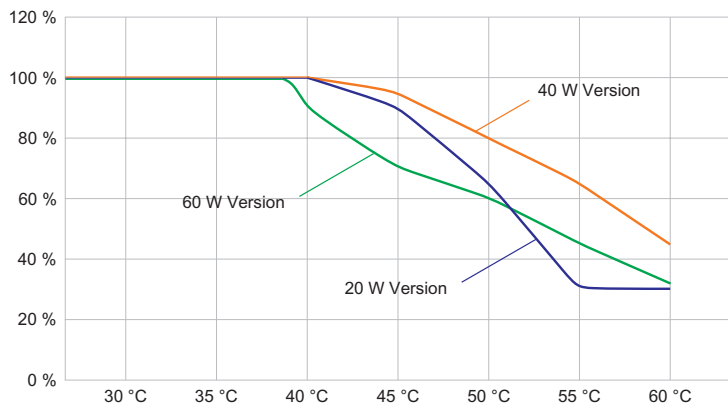

6050/604-811-7B2-008850-002 Art. No. 275895

Technical Drawings – Subject to Alterations

Luminous flux decrease at ambient temperature - variants with DALI