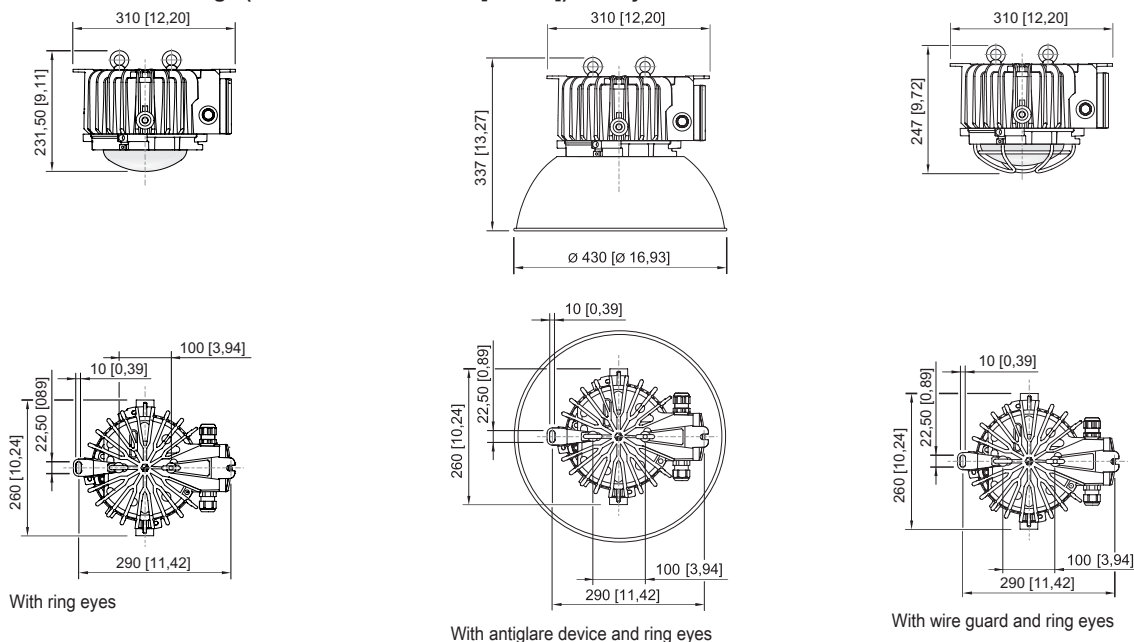

6050/604-811-7B2-008850-002 Art. No. 275895

Lighting Data

Number of lamps	1
Lamp wattage	80 W
Lamp type	LED
Lamp	LED
Light colour	5000 K – neutral white
Light distribution	Medium-beam
Luminaire efficacy	113 lm/W
Luminous flux	8800 lm
Colour rendering	≥ 80
Colour temperature	5000 K

Ambient Conditions

Ambient temperature	-40 °C ... +70 °C
---------------------	-------------------

Mechanical Data

Version	Pendant mounting
Degree of protection (IP)	IP66 / IP68 (10 m)
Enclosure material	Aluminium, Seawater-resistant
Enclosure colour	Standard
Sealing material	Silicone
Silicone-free content	Contains silicone
Protective glass material 2	Pressed glass
Max. solid connection terminals	6 mm ²
Max. finely stranded connection terminals	4 mm ²
Type of connection cable	Finely stranded Finely stranded with clip Solid
Size	1
Width	260 mm
Height	231.5 mm
Length	310 mm
Reflector	Yes
Weight	8.23 kg
Weight	18.14 lb
Disconnection of the luminaire	No

Luminous flux decrease at ambient temperature - variants without DALI

Light Distribution Curves

cd/klm
 — C0 - C180 — C90 - C270
 With internal reflector, protection glass clear

6050/604-811-7B2-008850-002 Art. No. 275895

Dimensional Drawings (All Dimensions in mm [inches]) – Subject to Alterations

Accessories

Ant glare device / reflector

		Art. No.
	Complete with mounting parts Material: aluminium for 6050/11 and 6050/6	118565