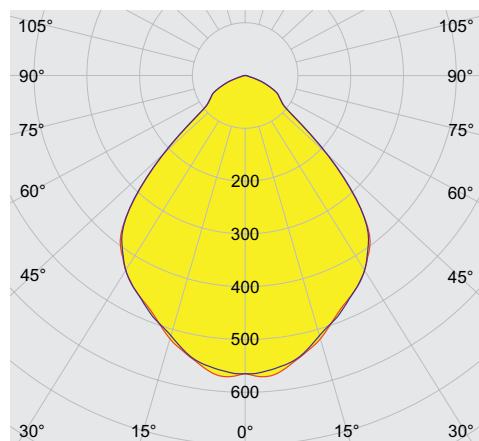

6050/604-811-7B2-008850-002 Art. No. 275895

Lighting Data

Number of lamps	1
Lamp wattage	80 W
Lamp type	LED
Lamp	LED
Light colour	5000 K – neutral white
Light distribution	Medium-beam
Luminaire efficacy	113 lm/W
Luminous flux	8800 lm
Colour rendering	≥ 80
Colour temperature	5000 K

Ambient Conditions

Ambient temperature	-40 °C ... +70 °C
---------------------	-------------------

Mechanical Data

Version	Pendant mounting
Degree of protection (IP)	IP66 / IP68 (10 m)
Enclosure material	Aluminium, Seawater-resistant
Enclosure colour	Standard
Sealing material	Silicone
Silicone-free content	Contains silicone
Protective glass material 2	Pressed glass
Max. solid connection terminals	6 mm ²
Max. finely stranded connection terminals	4 mm ²
Type of connection cable	Finely stranded Finely stranded with clip Solid
Size	1
Width	260 mm
Height	231.5 mm
Length	310 mm
Reflector	Yes
Weight	8.23 kg
Weight	18.14 lb
Disconnection of the luminaire	No

Luminous flux decrease at ambient temperature - variants without DALI

Light Distribution Curves

cd/klm
 — C0 - C180 — C90 - C270
 With internal reflector, protection glass clear

6050/604-811-7B2-008850-002 Art. No. 275895