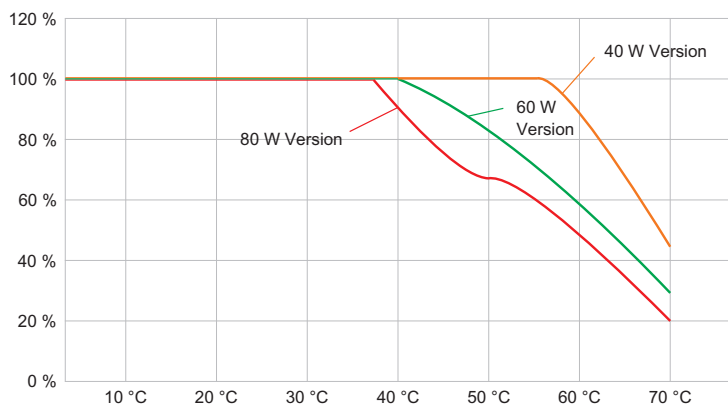

Luminous flux decrease at ambient temperature - variants without DALI