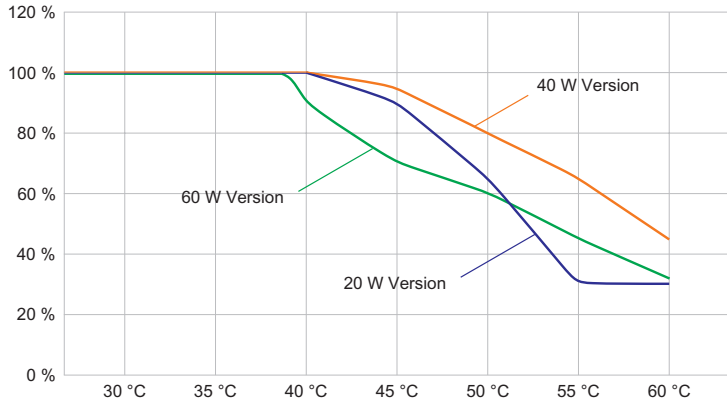

6050/604-811-7B2-000850-001 Art. No. 275892

Technical Drawings – Subject to Alterations

Luminous flux decrease at ambient temperature - variants with DALI