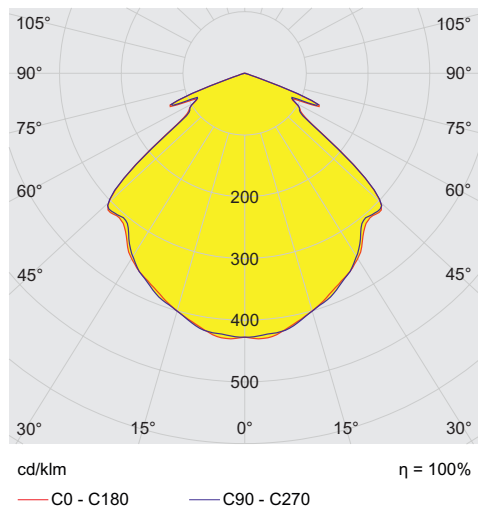

### Lighting Data

Light distribution	Wide beam
Luminaire efficacy	113 lm/W
Luminous flux	8800 lm
Colour rendering	≥ 80
Colour temperature	5000 K

### Technical Drawings – Subject to Alterations

Luminous flux decrease at ambient temperature - variants with DALI

Luminous flux decrease at ambient temperature - variants without DALI

### Light Distribution Curves

Without internal reflector, protection glass clear

6050/604-811-7B2-000850-001 Art. No. 275892

### Dimensional Drawings (All Dimensions in mm [inches]) – Subject to Alterations