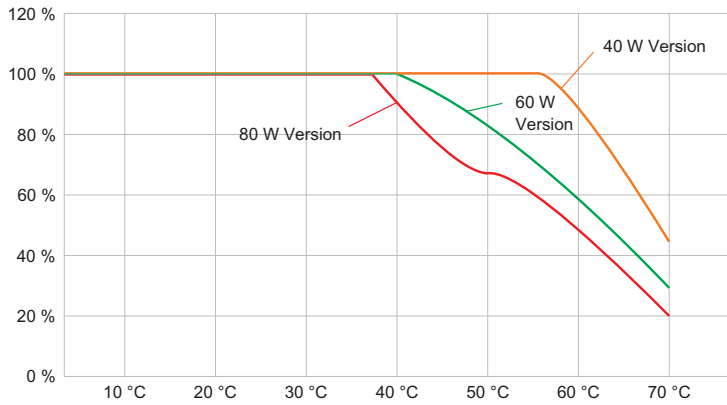

### Lighting Data

Light distribution	Wide beam
Luminaire efficacy	113 lm/W
Luminous flux	8800 lm
Colour rendering	≥ 80
Colour temperature	5000 K

### Mechanical Data

Version	Bracket mounting
Degree of protection (IP)	IP66 / IP68 (10 m)
IP degree of protection (IEC 60598)	IP66/IP68
Enclosure material	Aluminium, Seawater-resistant
Enclosure colour	Standard
Sealing material	Silicone
Silicone-free content	Contains silicone
Protective glass material 2	Pressed glass
Max. solid connection terminals	6 mm <sup>2</sup>
Max. finely stranded connection terminals	4 mm <sup>2</sup>
Type of connection cable	Finely stranded Finely stranded with clip Solid
Size	1
Width	298 mm
Height	327.5 mm
Length	310 mm
Reflector	No
Weight	8.23 kg
Weight	18.14 lb
Disconnection of the luminaire	No

### Technical Drawings – Subject to Alterations

Luminous flux decrease at ambient temperature - variants with DALI

Luminous flux decrease at ambient temperature - variants without DALI