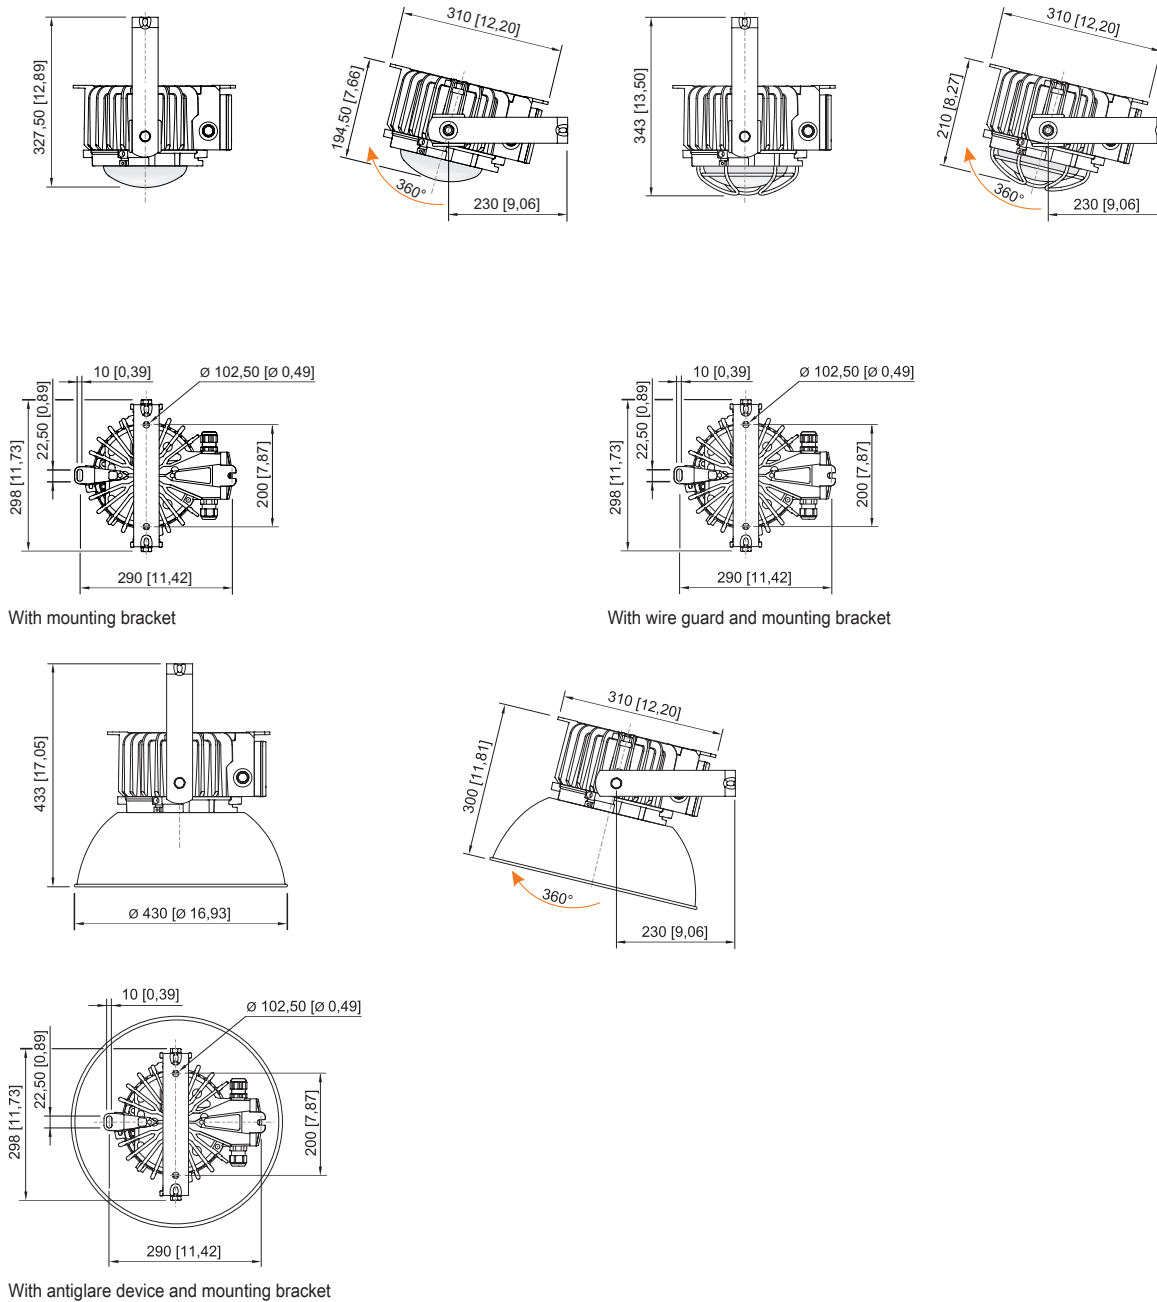

### Mechanical Data

Version	Bracket mounting
Degree of protection (IP)	IP66 / IP68 (10 m)
IP degree of protection (IEC 60598)	IP66/IP68
Enclosure material	Aluminium, Seawater-resistant
Enclosure colour	Standard
Sealing material	Silicone
Silicone-free content	Contains silicone
Protective glass material 2	Pressed glass
Max. solid connection terminals	6 mm <sup>2</sup>
Max. finely stranded connection terminals	4 mm <sup>2</sup>
Type of connection cable	Finely stranded Finely stranded with clip Solid
Size	1
Width	298 mm
Height	327.5 mm
Length	310 mm
Reflector	No
Weight	8.23 kg
Weight	18.14 lb
Disconnection of the luminaire	No

### Technical Drawings – Subject to Alterations

Luminous flux decrease at ambient temperature - variants with DALI

Luminous flux decrease at ambient temperature - variants without DALI

### Dimensional Drawings (All Dimensions in mm [inches]) – Subject to Alterations