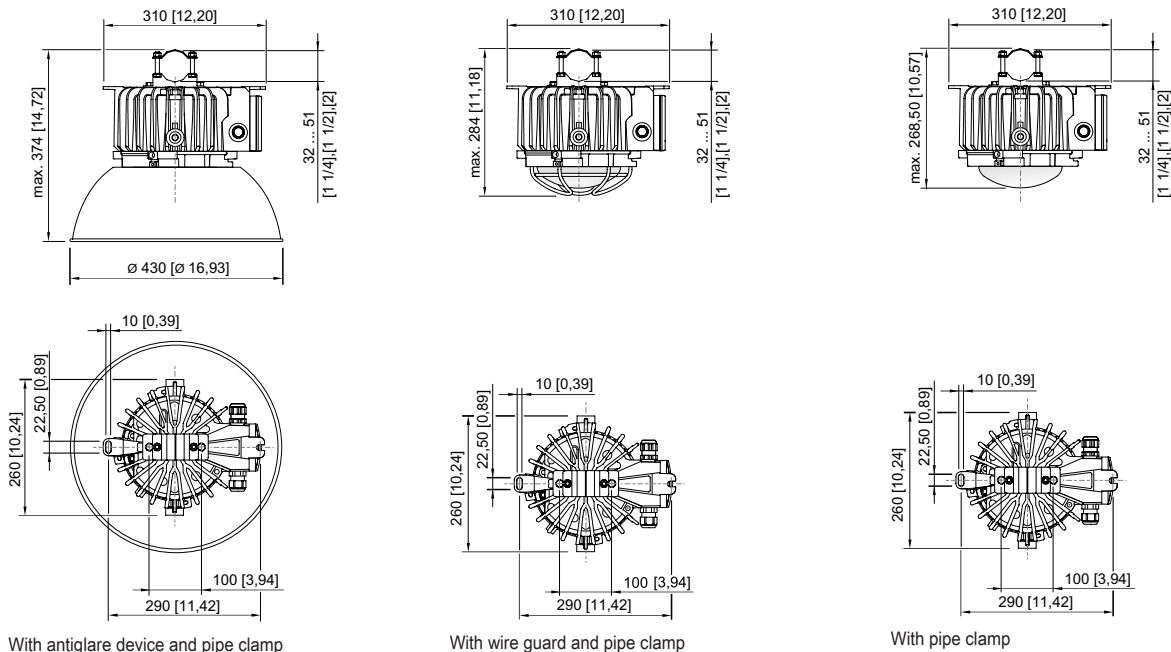

### Mechanical Data

Version	Conduit mounting
Degree of protection (IP)	IP66 / IP68 (10 m)
IP degree of protection (IEC 60598)	IP66/IP68
Enclosure material	Aluminium, Seawater-resistant
Enclosure colour	Standard
Sealing material	Silicone
Silicone-free content	Contains silicone
Protective glass material 2	Pressed glass
Max. solid connection terminals	6 mm <sup>2</sup>
Max. finely stranded connection terminals	4 mm <sup>2</sup>
Type of connection cable	Finely stranded Finely stranded with clip Solid
Size	1
Width	298 mm
Height	327.5 mm
Length	310 mm
Reflector	No
Weight	7.03 kg
Weight	15.5 lb
Disconnection of the luminaire	No

### Components

Cable glands and entries	1 x M25 x 1.5
Stopping plugs	1 x M25 x 1.5
Wire guard	No

### Dimensional Drawings (All Dimensions in mm [inches]) – Subject to Alterations

6050/604-801-7B2-000850-004 Art. No. 283124