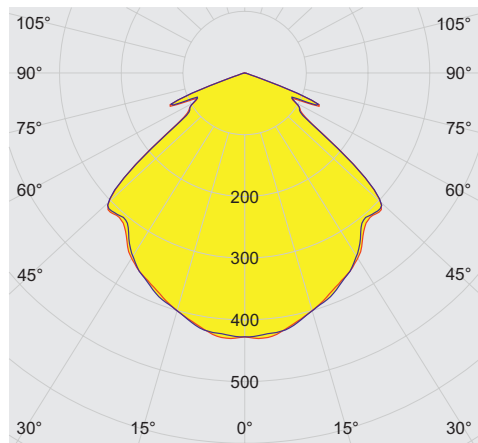

### Lighting Data

Number of lamps	1
Lamp wattage	80 W
Lamp type	LED
Lamp	LED
Light colour	5000 K – neutral white
Light distribution	Wide beam

6050/604-801-7B2-000850-004 Art. No. 283124

### Lighting Data

Luminaire efficacy	113 lm/W
Luminous flux	8800 lm
Colour rendering	≥ 80
Colour temperature	5000 K

### Light Distribution Curves

cd/klm  $\eta = 100\%$   
 — C0 - C180 — C90 - C270

Without internal reflector, protection glass clear