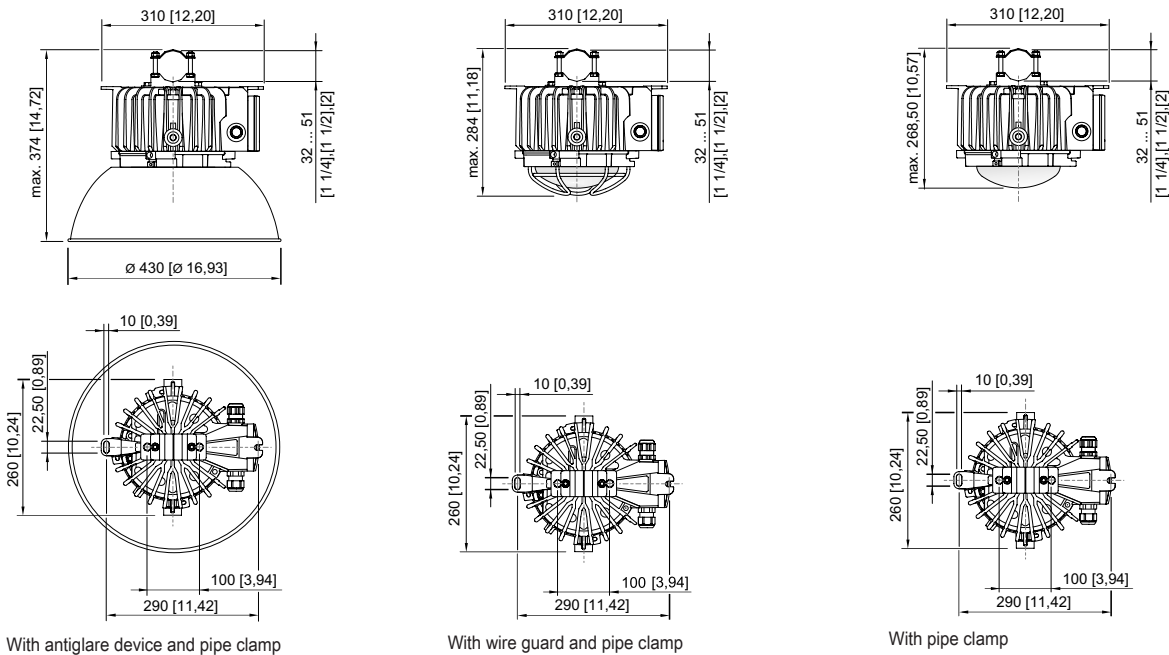

Mechanical Data

Version	Conduit mounting
Degree of protection (IP)	IP66 / IP68 (10 m)
IP degree of protection (IEC 60598)	IP66/IP68
Enclosure material	Aluminium, Seawater-resistant
Enclosure colour	Standard
Sealing material	Silicone
Silicone-free content	Contains silicone
Protective glass material 2	Pressed glass
Max. solid connection terminals	6 mm ²
Max. finely stranded connection terminals	4 mm ²
Type of connection cable	Finely stranded Finely stranded with clip Solid
Size	1
Width	298 mm
Height	327.5 mm
Length	310 mm
Reflector	No
Weight	7.03 kg
Weight	15.5 lb
Disconnection of the luminaire	No

Components

Cable glands and entries	1 x M25 x 1.5
Stopping plugs	1 x M25 x 1.5
Wire guard	No

Technical Drawings – Subject to Alterations

Luminous flux decrease at ambient temperature - variants with DALI

Dimensional Drawings (All Dimensions in mm [inches]) – Subject to Alterations

6050/604-600-6B2-000850-004 Art. No. 282976

Accessories

Antiglare device / reflector		Art. No.
	Complete with mounting parts Material: Aluminium For 6050/11 and 6050/6	118565
External reflector		Art. No.
	Narrow-beam Complete with mounting parts Material: High-gloss anodised aluminium For 6050/11	118558
Mounting bracket		Art. No.
	Complete; made from stainless steel (for subsequent self-mounting) For 6050/6	265877
	The stainless steel mounting fixture is fastened to the enclosure of the pendant light fitting series 6050/6 by means of two stainless steel screws M8.	269716
Pipe clamp		Art. No.
	for pipe R 1 1/4" to 2"	268967
Plastic cable gland		Art. No.
	8161/7-M25-1707 7 to 17 mm ² 1 piece	229918
	8161/7-M25-1707, Ex e Plastic, M25 x 1.5, cable outer diameter 7 to 17 mm Lot size 50 pieces	239157
Ring bolt		Art. No.
	M8, für 6050/6, direct mounting; 1 pair	265874
	M10, direct mounting in insert nuts; 1 pair	118560
Stopping plug		Art. No.
	8290/3-M25 Plastic, M25 x 1.5 Lot size 1 piece	143524