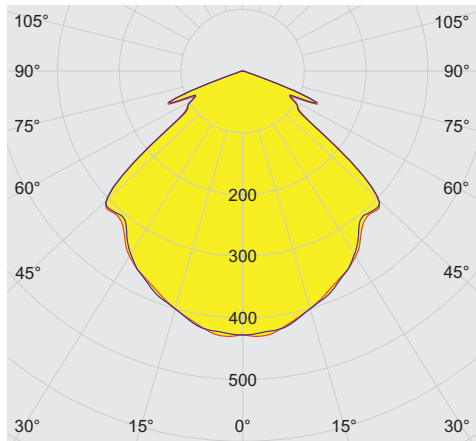

Electrical Data

Rated operational voltage AC	110 ... 277 V
Frequency range	50 – 60 Hz
Start-up current	I _{peak} = 55 A, Delta t = 230 µs

Lighting Data

Number of lamps	1
Lamp wattage	60 W
Lamp type	LED
Lamp	LED
Light colour	5000 K – neutral white
Light distribution	Wide beam
Luminaire efficacy	122 lm/W

6050/604-600-6B2-000850-004 Art. No. 282976

Lighting Data

Luminous flux	7400 lm
Colour rendering	≥ 80
Colour temperature	5000 K

Ambient Conditions

Ambient temperature	-40 °C ... +60 °C
---------------------	-------------------

Mechanical Data

Version	Conduit mounting
Degree of protection (IP)	IP66 / IP68 (10 m)
IP degree of protection (IEC 60598)	IP66/IP68
Enclosure material	Aluminium, Seawater-resistant
Enclosure colour	Standard
Sealing material	Silicone
Silicone-free content	Contains silicone
Protective glass material 2	Pressed glass
Max. solid connection terminals	6 mm ²
Max. finely stranded connection terminals	4 mm ²
Type of connection cable	Finely stranded Finely stranded with clip Solid
Size	1
Width	298 mm
Height	327.5 mm
Length	310 mm
Reflector	No
Weight	7.03 kg
Weight	15.5 lb
Disconnection of the luminaire	No

6050/604-600-6B2-000850-004 Art. No. 282976

Luminous flux decrease at ambient temperature - variants without DALI

Light Distribution Curves

cd/klm $\eta = 100\%$
 — C0 - C180 — C90 - C270

Without internal reflector, protection glass clear