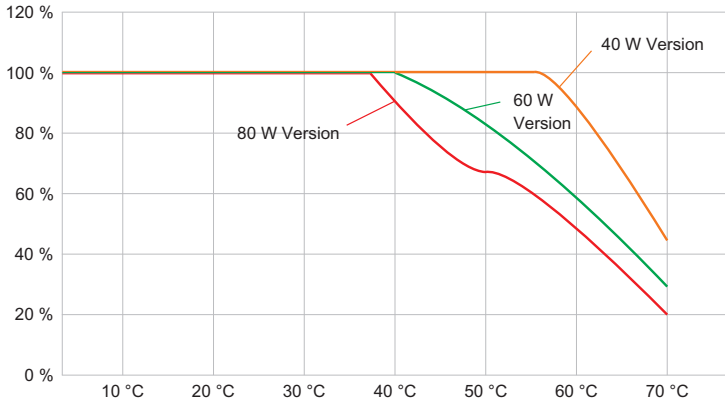

Electrical Data

Rated operational voltage AC	110 ... 277 V
Frequency range	50 – 60 Hz
Start-up current	I _{peak} = 55 A, Delta t = 230 µs

Lighting Data

Number of lamps	1
Lamp wattage	60 W
Lamp type	LED
Lamp	LED
Light colour	5000 K – neutral white
Light distribution	Wide beam
Luminaire efficacy	122 lm/W

Mechanical Data

Version	Conduit mounting
Degree of protection (IP)	IP66 / IP68 (10 m)
IP degree of protection (IEC 60598)	IP66/IP68
Enclosure material	Aluminium, Seawater-resistant
Enclosure colour	Standard
Sealing material	Silicone
Silicone-free content	Contains silicone
Protective glass material 2	Pressed glass
Max. solid connection terminals	6 mm ²
Max. finely stranded connection terminals	4 mm ²
Type of connection cable	Finely stranded Finely stranded with clip Solid
Size	1
Width	298 mm
Height	327.5 mm
Length	310 mm
Reflector	No
Weight	7.03 kg
Weight	15.5 lb
Disconnection of the luminaire	No

Components

Cable glands and entries	1 x M25 x 1.5
Stopping plugs	1 x M25 x 1.5
Wire guard	No

Technical Drawings – Subject to Alterations

Luminous flux decrease at ambient temperature - variants with DALI

6050/604-600-6B2-000850-004 Art. No. 282976

Luminous flux decrease at ambient temperature - variants without DALI

Light Distribution Curves

cd/klm $\eta = 100\%$
 — C0 - C180 — C90 - C270

Without internal reflector, protection glass clear