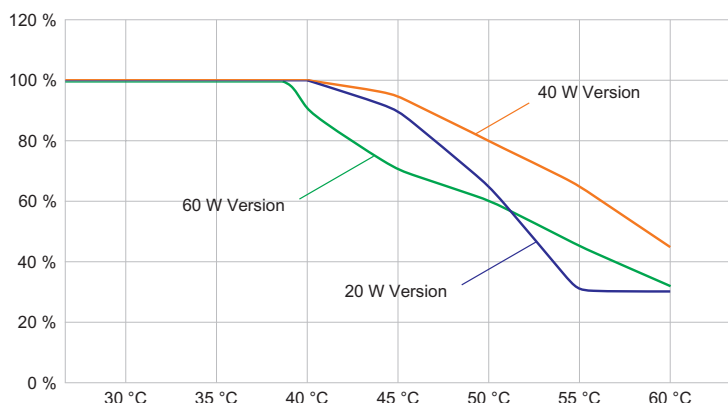

6050/604-600-6B2-000850-004 Art. No. 282976

Lighting Data

Luminous flux	7400 lm
Colour rendering	≥ 80
Colour temperature	5000 K

Ambient Conditions

Ambient temperature	-40 °C ... +60 °C

Mechanical Data

Version	Conduit mounting
Degree of protection (IP)	IP66 / IP68 (10 m)
IP degree of protection (IEC 60598)	IP66/IP68
Enclosure material	Aluminium, Seawater-resistant
Enclosure colour	Standard
Sealing material	Silicone
Silicone-free content	Contains silicone
Protective glass material 2	Pressed glass
Max. solid connection terminals	6 mm²
Max. finely stranded connection terminals	4 mm²
Type of connection cable	Finely stranded Finely stranded with clip Solid
Size	1
Width	298 mm
Height	327.5 mm
Length	310 mm
Reflector	No
Weight	7.03 kg
Weight	15.5 lb
Disconnection of the luminaire	No

Components

Cable glands and entries	1 x M25 x 1.5
Stopping plugs	1 x M25 x 1.5
Wire guard	No

Technical Drawings – Subject to Alterations

Luminous flux decrease at ambient temperature - variants with DALI