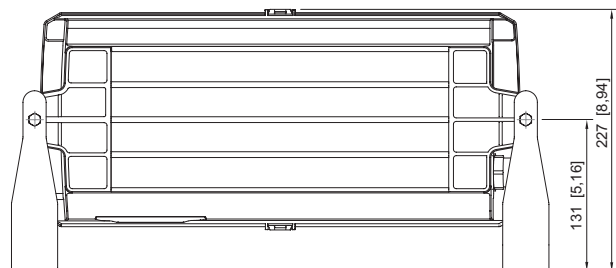

Mechanical Data

IP degree of protection (IEC 60598)	IP66 / IP67
Class	I
Enclosure material	Thermoset
Enclosure colour	Light grey (RAL 7035)
Cover material	Polycarbonate
Sealing material	Silicone
Silicone-free content	Without influence on paint wetting
Pane material	PMMA
Installed terminal strip	PE + N- + L+ + L" + N"
Max. solid connection terminals	6 mm ²
Max. finely stranded connection terminals	4 mm ²
Type of connection cable	Finely stranded Solid
Size	1
Width	185 mm
Height	240 mm
Length	440 mm
Impact strength (IEC 62262)	IK08
Weight	3.57 kg
Weight	7.87 lb
Disconnection of the luminaire	No

Light Distribution Curves

Dimensional Drawings (All Dimensions in mm [inches]) – Subject to Alterations

Lighting

Compact light fitting Emergency luminaire

With ILS

6102/111-0130-150-0111-31-1850-A2 Art. No. 287790