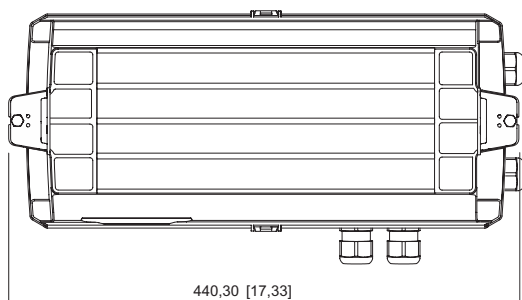

for rope/chain mounting

Accessories

Fastening set

		Art. No.
	for chain/rope assembly	275407
	for wall mounting	275408

Light panel

		Art. No.
	Escape route double sided	275872