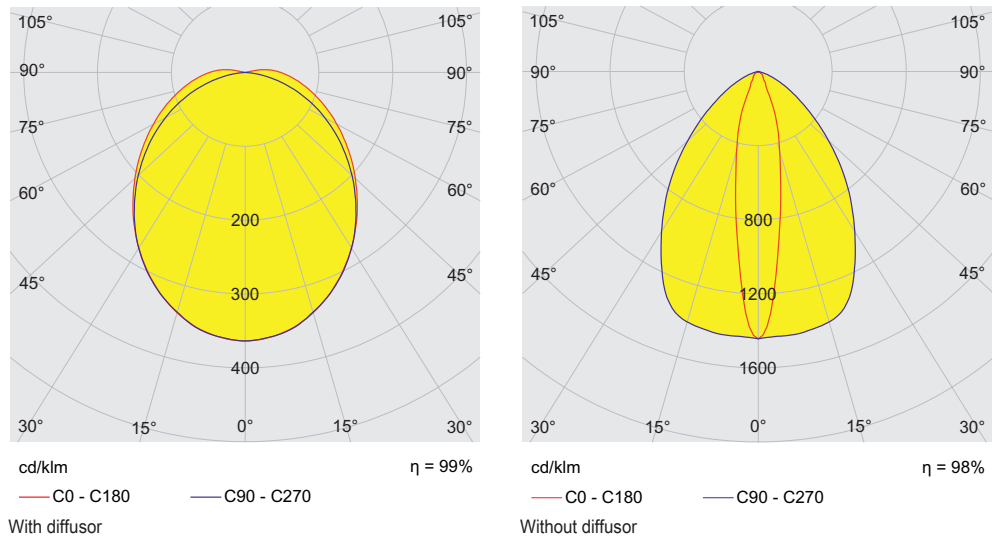

Light Distribution Curves