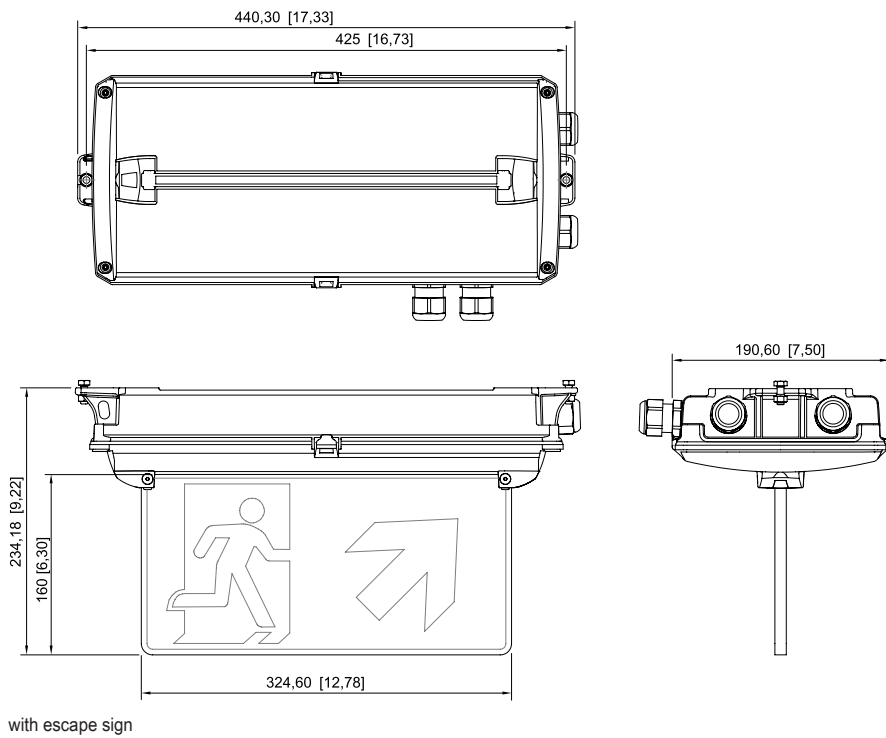

Dimensional Drawings (All Dimensions in mm [inches]) – Subject to Alterations