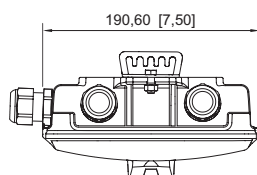

for rope/chain mounting

Accessories

Fastening set

		Art. No.
	for chain/rope assembly	275407
	for wall mounting	275408

Light panel

		Art. No.
	Escape route double sided	275872