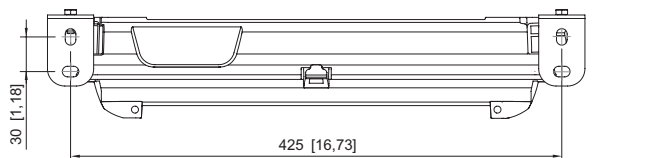

Mechanical Data

IP degree of protection (IEC 60598)	IP66 / IP67
Class	I
Enclosure material	Thermoset
Enclosure colour	Light grey (RAL 7035)
Cover material	Polycarbonate
Sealing material	Silicone
Silicone-free content	Without influence on paint wetting
Pane material	PMMA
Installed terminal strip	PE + N- + L+ + L" + N"
Max. solid connection terminals	6 mm ²
Max. finely stranded connection terminals	4 mm ²
Type of connection cable	Finely stranded Solid
Size	1
Width	185 mm
Height	240 mm
Length	440 mm
Impact strength (IEC 62262)	IK08
Weight	3.57 kg
Weight	7.87 lb
Disconnection of the luminaire	No

Light Distribution Curves

Dimensional Drawings (All Dimensions in mm [inches]) – Subject to Alterations

Lighting

Compact light fitting Emergency luminaire

With ILS

6102/111-0130-150-0111-31-1850-A2 Art. No. 287790