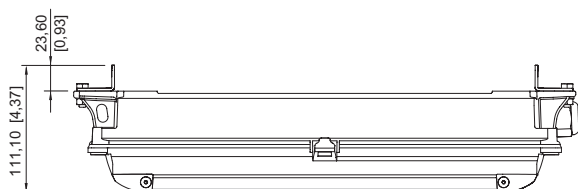

for rope/chain mounting

Accessories

Fastening set

		Art. No.
	for chain/rope assembly	275407
	for wall mounting	275408

Light panel

		Art. No.
	Escape route double sided	275872