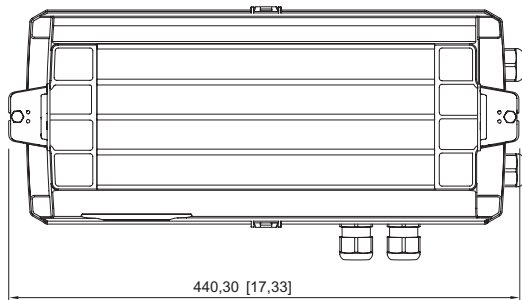

for rope/chain mounting

Accessories

Fastening set

		Art. No.
	for chain/rope assembly	275407
	for wall mounting	275408

Light panel

		Art. No.
	Escape route double sided	275872