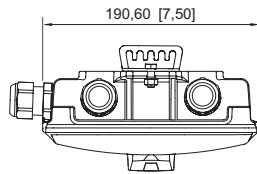

for rope/chain mounting

Accessories

Fastening set

		Art. No.
	for chain/rope assembly	275407
	for wall mounting	275408

Light panel

		Art. No.
	Escape route double sided	275872