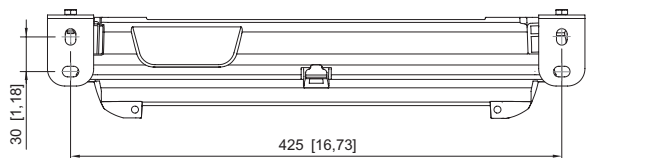

Mechanical Data

IP degree of protection (IEC 60598)	IP66 / IP67
Class	I
Enclosure material	Thermoset
Enclosure colour	Light grey (RAL 7035)
Cover material	Polycarbonate
Sealing material	Silicone
Silicone-free content	Without influence on paint wetting
Pane material	PMMA
Installed terminal strip	PE + N- + L+ + L" + N"
Max. solid connection terminals	6 mm ²
Max. finely stranded connection terminals	4 mm ²
Type of connection cable	Finely stranded Solid
Size	1
Width	185 mm
Height	240 mm
Length	440 mm
Impact strength (IEC 62262)	IK08
Weight	3.57 kg
Weight	7.87 lb
Disconnection of the luminaire	No

Light Distribution Curves

Dimensional Drawings (All Dimensions in mm [inches]) – Subject to Alterations

with escape sign

Lighting

Compact light fitting Emergency luminaire

With ILS

6102/111-0130-150-0111-31-1850-C1 Art. No. 287792