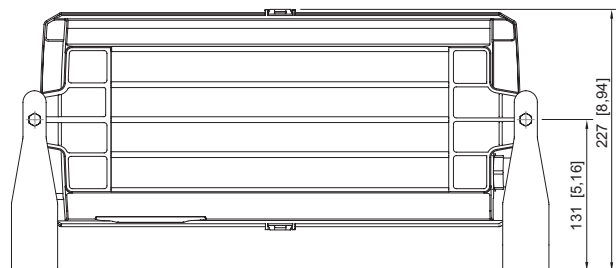

Mechanical Data

IP degree of protection (IEC 60598)	IP66 / IP67
Class	I
Enclosure material	Thermoset
Enclosure colour	Light grey (RAL 7035)
Cover material	Polycarbonate
Sealing material	Silicone
Silicone-free content	Without influence on paint wetting
Pane material	PMMA
Installed terminal strip	PE + N- + L+ + L" + N"
Max. solid connection terminals	6 mm ²
Max. finely stranded connection terminals	4 mm ²
Type of connection cable	Finely stranded Solid
Size	1
Width	185 mm
Height	240 mm
Length	440 mm
Impact strength (IEC 62262)	IK08
Weight	3.57 kg
Weight	7.87 lb
Disconnection of the luminaire	No

Light Distribution Curves

Dimensional Drawings (All Dimensions in mm [inches]) – Subject to Alterations

with escape sign

Lighting

Compact light fitting Emergency luminaire

With ILS

6102/111-0130-150-0111-31-1850-C1 Art. No. 287792