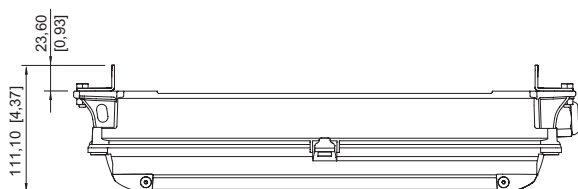

for rope/chain mounting

Accessories

Fastening set

for chain/rope assembly

Art. No.

275407

for wall mounting

275408

Light panel

Escape route double sided

Art. No.

275872