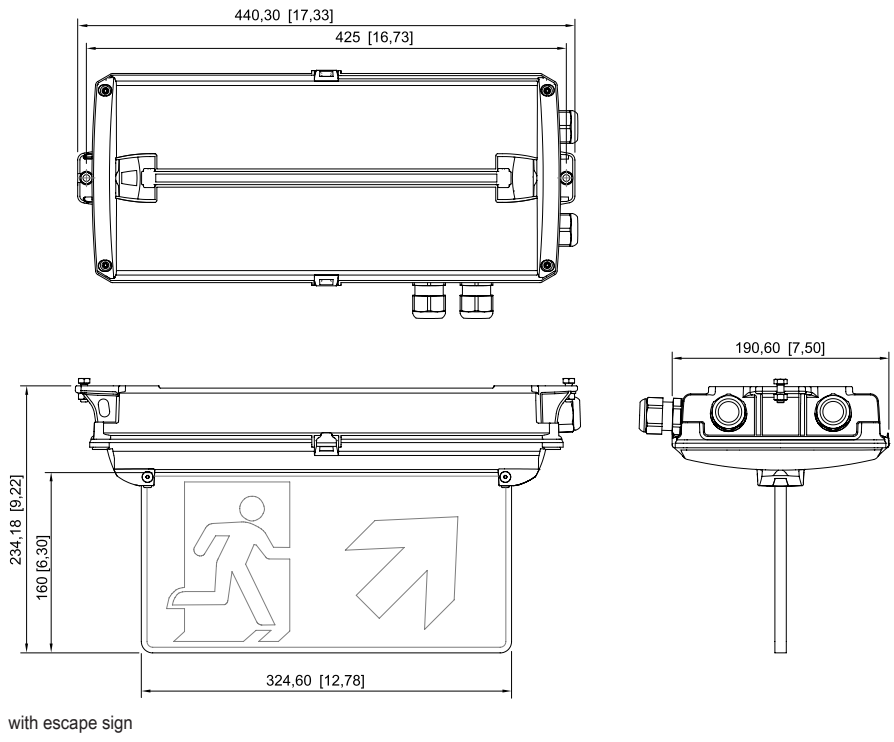

Dimensional Drawings (All Dimensions in mm [inches]) – Subject to Alterations

with escape sign