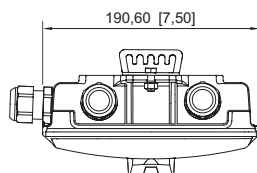

for rope/chain mounting

Accessories

Fastening set