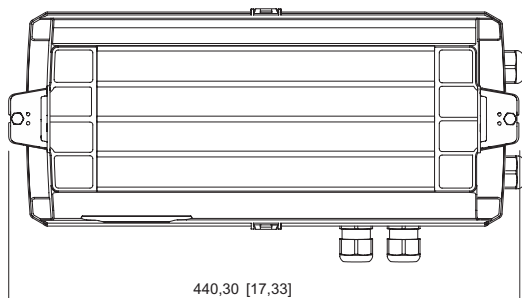

for rope/chain mounting

Accessories

Fastening set

for chain/rope assembly

Art. No.

275407

for wall mounting

275408

Light panel

Escape route double sided

Art. No.

275872