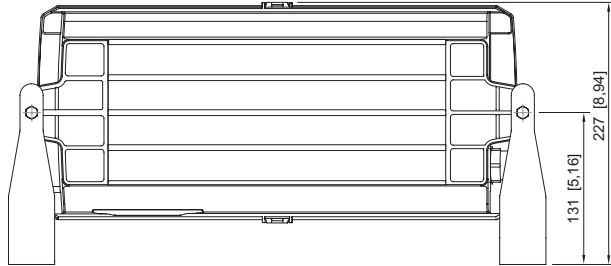

Lighting

Compact light fitting Emergency luminaire

With ILS

6102/111-0130-150-0111-31-1850-A1 Art. No. 287789

with mounting brackets