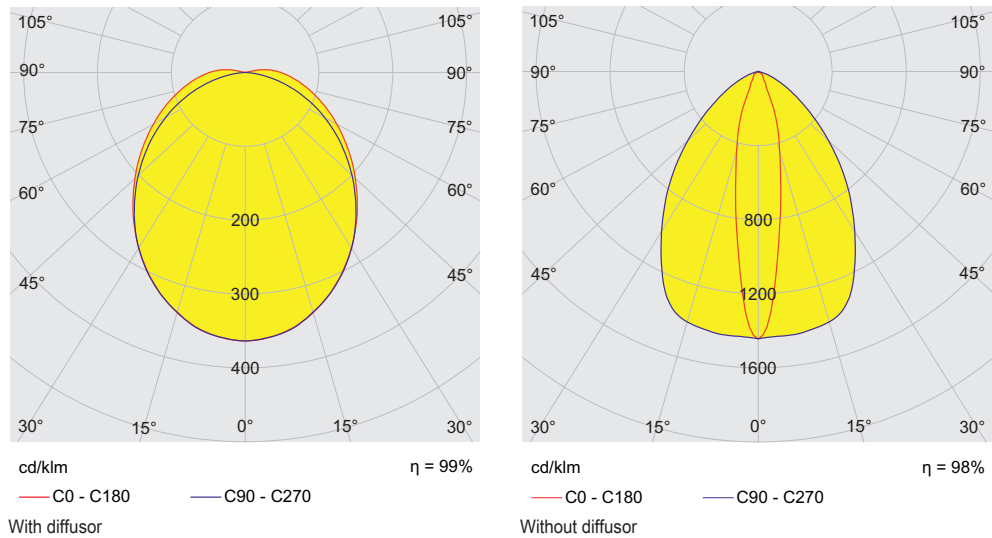

#### Lighting Data

Lamp	LED
Luminaire efficacy	0 lm/W
Luminous flux	0 lm

### Mechanical Data

IP degree of protection (IEC 60598)	IP66 / IP67
Class	I
Enclosure material	Thermoset
Enclosure colour	Light grey (RAL 7035)
Cover material	Polycarbonate
Sealing material	Silicone
Silicone-free content	Without influence on paint wetting
Pane material	PMMA
Installed terminal strip	PE + N- + L+ + L" + N"
Max. solid connection terminals	6 mm <sup>2</sup>
Max. finely stranded connection terminals	4 mm <sup>2</sup>
Type of connection cable	Finely stranded Solid
Size	1
Width	185 mm
Height	240 mm
Length	440 mm
Impact strength (IEC 62262)	IK08
Weight	3.57 kg
Weight	7.87 lb
Disconnection of the luminaire	No

#### Light Distribution Curves