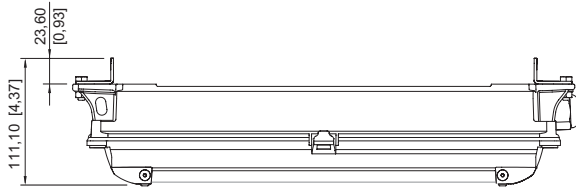

#### Dimensional Drawings (All Dimensions in mm [inches]) – Subject to Alterations

# Lighting

Compact light fitting Emergency luminaire

With ILS

6102/111-0130-150-0111-31-1850-A1 Art. No. 287789

with mounting brackets

for rope/chain mounting