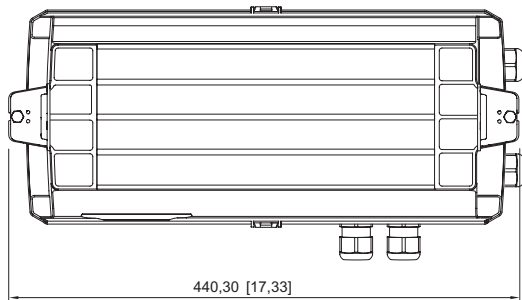

#### Dimensional Drawings (All Dimensions in mm [inches]) – Subject to Alterations

# Lighting

Compact light fitting Emergency luminaire

With ILS

6102/111-0130-150-0111-31-1850-A1 Art. No. 287789

with mounting brackets

for rope/chain mounting