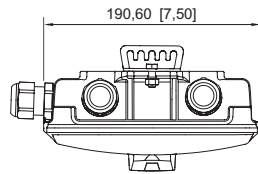

#### Dimensional Drawings (All Dimensions in mm [inches]) – Subject to Alterations

# Lighting

Compact light fitting Emergency luminaire

With ILS

6102/111-0130-150-0111-31-1850-A1 Art. No. 287789

with mounting brackets

for rope/chain mounting