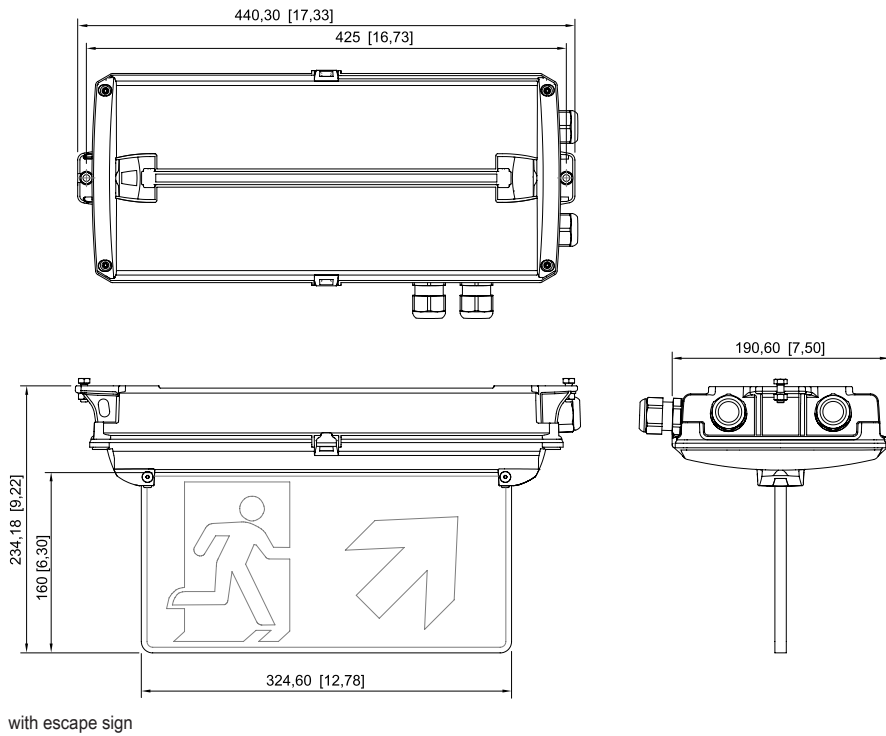

### Mechanical Data

IP degree of protection (IEC 60598)	IP66 / IP67
Class	I
Enclosure material	Thermoset
Enclosure colour	Light grey (RAL 7035)
Cover material	Polycarbonate
Sealing material	Silicone
Silicone-free content	Without influence on paint wetting
Pane material	PMMA
Installed terminal strip	PE + N- + L+ + L" + N"
Max. solid connection terminals	6 mm <sup>2</sup>
Max. finely stranded connection terminals	4 mm <sup>2</sup>
Type of connection cable	Finely stranded Solid
Size	1
Width	185 mm
Height	240 mm
Length	440 mm
Impact strength (IEC 62262)	IK08
Weight	3.57 kg
Weight	7.87 lb
Disconnection of the luminaire	No

#### Dimensional Drawings (All Dimensions in mm [inches]) – Subject to Alterations