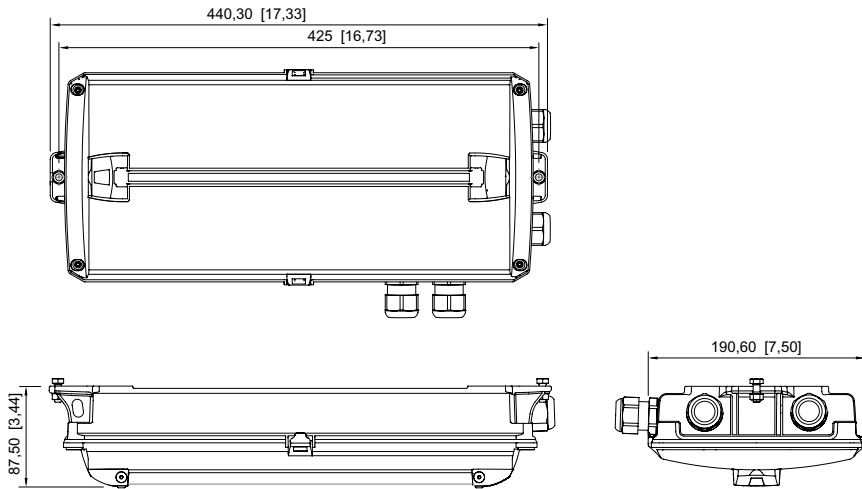

### Mechanical Data

IP degree of protection (IEC 60598)	IP66 / IP67
Class	I
Enclosure material	Thermoset
Enclosure colour	Light grey (RAL 7035)
Cover material	Polycarbonate
Sealing material	Silicone
Silicone-free content	Without influence on paint wetting
Installed terminal strip	PE + N + L1 + L2 + L3 + L"
Max. solid connection terminals	6 mm <sup>2</sup>
Max. finely stranded connection terminals	4 mm <sup>2</sup>
Type of connection cable	Finely stranded Solid
Size	1
Width	185 mm
Height	105 mm
Length	440 mm
Impact strength (IEC 62262)	IK08
Weight	3.4 kg
Weight	7.5 lb
Disconnection of the luminaire	No

### Dimensional Drawings (All Dimensions in mm [inches]) – Subject to Alterations

without escape sign

with mounting brackets

for rope/chain mounting