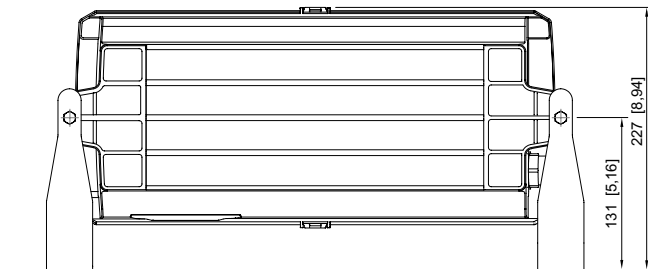

### Mechanical Data

IP degree of protection (IEC 60598)	IP66 / IP67
Class	I
Enclosure material	Thermoset
Enclosure colour	Light grey (RAL 7035)
Cover material	Polycarbonate
Sealing material	Silicone
Silicone-free content	Without influence on paint wetting
Installed terminal strip	PE + N + L1 + L2 + L3 + L"
Max. solid connection terminals	6 mm <sup>2</sup>
Max. finely stranded connection terminals	4 mm <sup>2</sup>
Type of connection cable	Finely stranded Solid
Size	1
Width	185 mm
Height	105 mm
Length	440 mm
Impact strength (IEC 62262)	IK08
Weight	3.4 kg
Weight	7.5 lb
Disconnection of the luminaire	No

### Dimensional Drawings (All Dimensions in mm [inches]) – Subject to Alterations

without escape sign

with mounting brackets

for rope/chain mounting