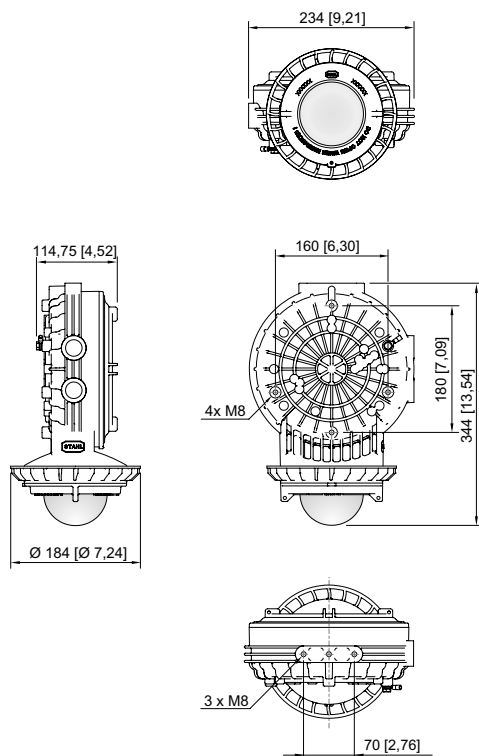

Ambient Conditions

Ambient temperature	-20 °C ... +50 °C
Storage temperature	-20 °C ... +70 °C

Mechanical Data

Version	Pendant light fitting
Degree of protection (IP)	IP66 / IP67
Enclosure material	Aluminium, Powder-coated
Enclosure colour	Light grey (RAL 7035)
Sealing material	Silicone
Silicone-free content	Contains silicone
Protective glass material 2	Borosilicate glass
Max. solid connection terminals	6 mm ²
Max. finely stranded connection terminals	6 mm ²
Type of connection cable	Finely stranded Finely stranded with clip Solid
Size	2
Width	184 mm
Height	344 mm
Length	234 mm
Impact strength (IEC 62262)	IK10
Fastening	without mounting accessories
Reflector	Yes
Weight	5.1 kg
Weight	11.24 lb
Disconnection of the luminaire	No

Light Distribution Curves

Light Distribution Curve 6057

Dimensional Drawings (All Dimensions in mm [inches]) – Subject to Alterations

6057/2214-201-6510-121-200 Art. No. 288973

Standard

Accessories

Mounting bracket

		Art. No.
	Horiz. Pipe mtg. brk. Ø50mm 6057 spare	289889
	Horiz. Pipe mtg. brk. Ø60mm 6057 spare	290041
	Verti. Pipe mtg. brk. Ø50mm 6057 spare	289890
	Verti. Pipe mtg. brk. Ø60mm 6057 spare	290042
	Wall/ceiling mtg.brk. 6057 spare 1.4301	288823

Ring bolt

		Art. No.
	Ring bolt M8x9 similar DIN 580 C15	115896

We reserve the right to make alterations to the technical data, dimensions, weights, designs and products available without notice. The illustrations cannot be considered binding.