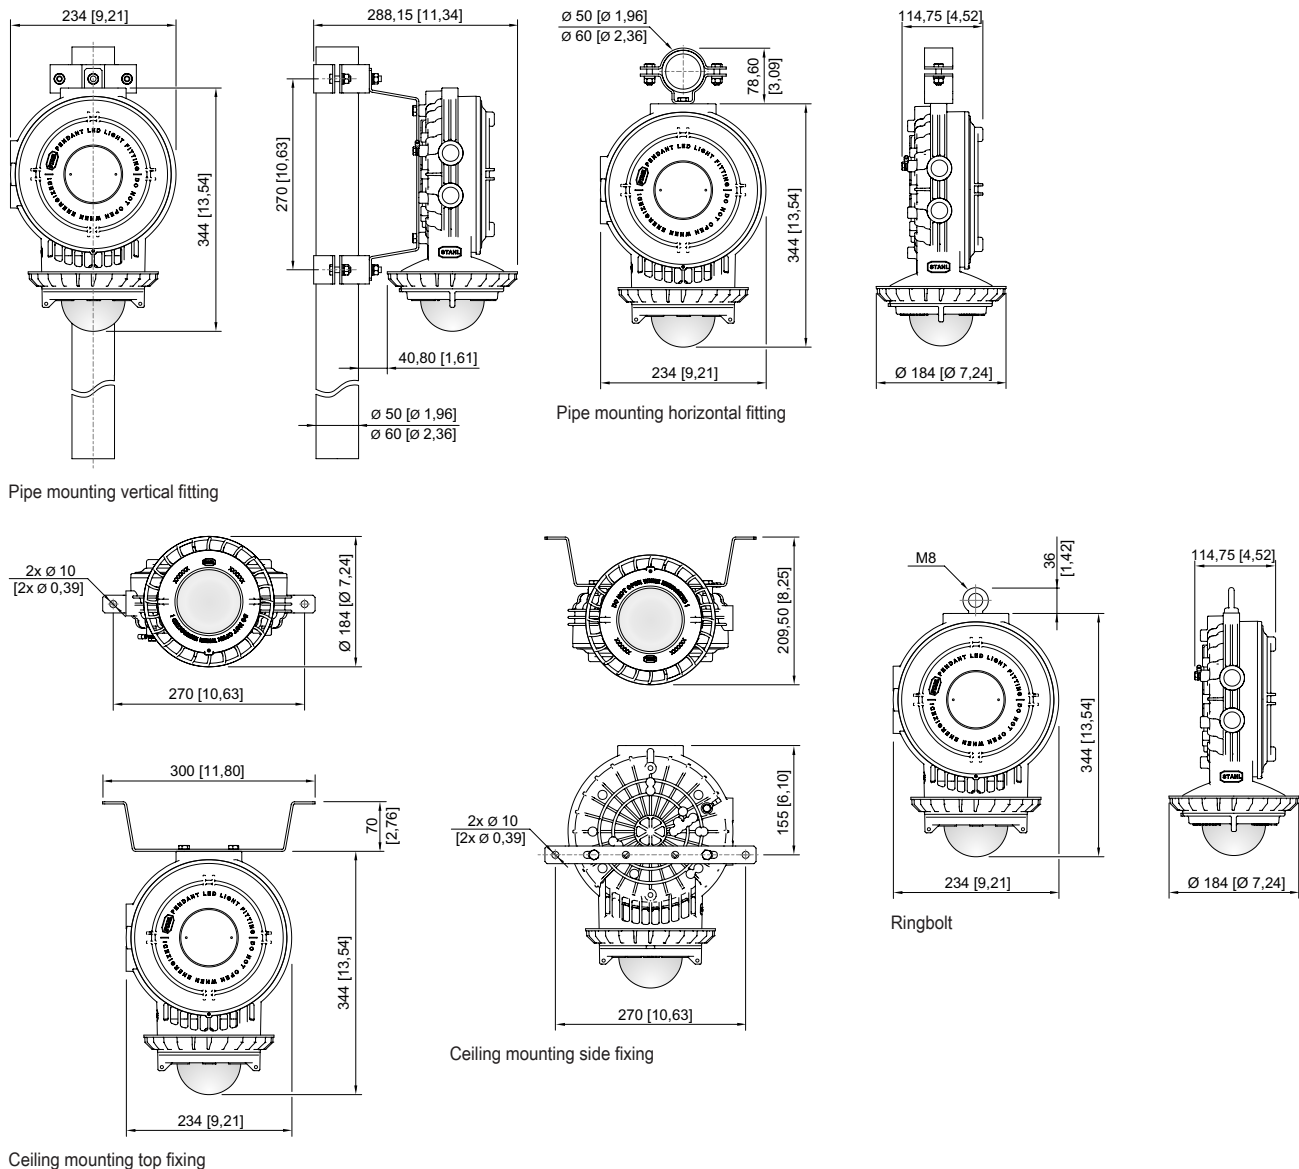

Ambient Conditions

Ambient temperature	-20 °C ... +50 °C
Storage temperature	-20 °C ... +70 °C

Mechanical Data

Version	Pendant light fitting
Degree of protection (IP)	IP66 / IP67
Enclosure material	Aluminium, Powder-coated
Enclosure colour	Light grey (RAL 7035)
Sealing material	Silicone
Silicone-free content	Contains silicone
Protective glass material 2	Borosilicate glass
Max. solid connection terminals	6 mm ²
Max. finely stranded connection terminals	6 mm ²
Type of connection cable	Finely stranded Finely stranded with clip Solid
Size	2
Width	184 mm
Height	344 mm
Length	234 mm
Impact strength (IEC 62262)	IK10
Fastening	without mounting accessories
Reflector	Yes
Weight	5.1 kg
Weight	11.24 lb
Disconnection of the luminaire	No

Components

Through wiring	Max. 3 x 10 A
Drilled holes	2 x M20
Cable glands and entries	According to the order
Stopping plugs	According to the order
Wire guard	No

6057/2214-201-6510-121-200 Art. No. 288973

Light Distribution Curves

Light Distribution Curve 6057

Dimensional Drawings (All Dimensions in mm [inches]) – Subject to Alterations

6057/2214-201-6510-121-200 Art. No. 288973

Standard

Accessories

Mounting bracket

Ring bolt

		Art. No.
	Ring bolt M8x9 similar DIN 580 C15	115896

We reserve the right to make alterations to the technical data, dimensions, weights, designs and products available without notice. The illustrations cannot be considered binding.