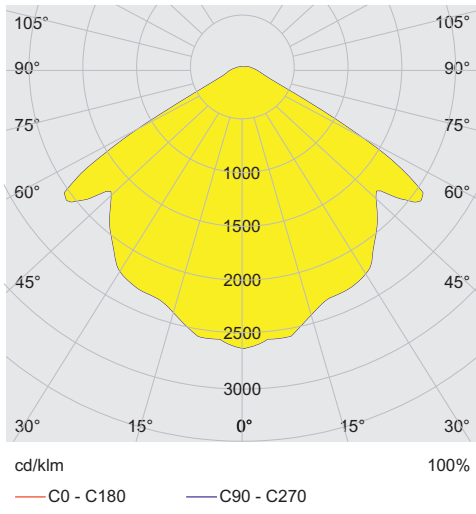

6057/2214-201-6510-121-200 Art. No. 288973

Light Distribution Curves

Light Distribution Curve 6057