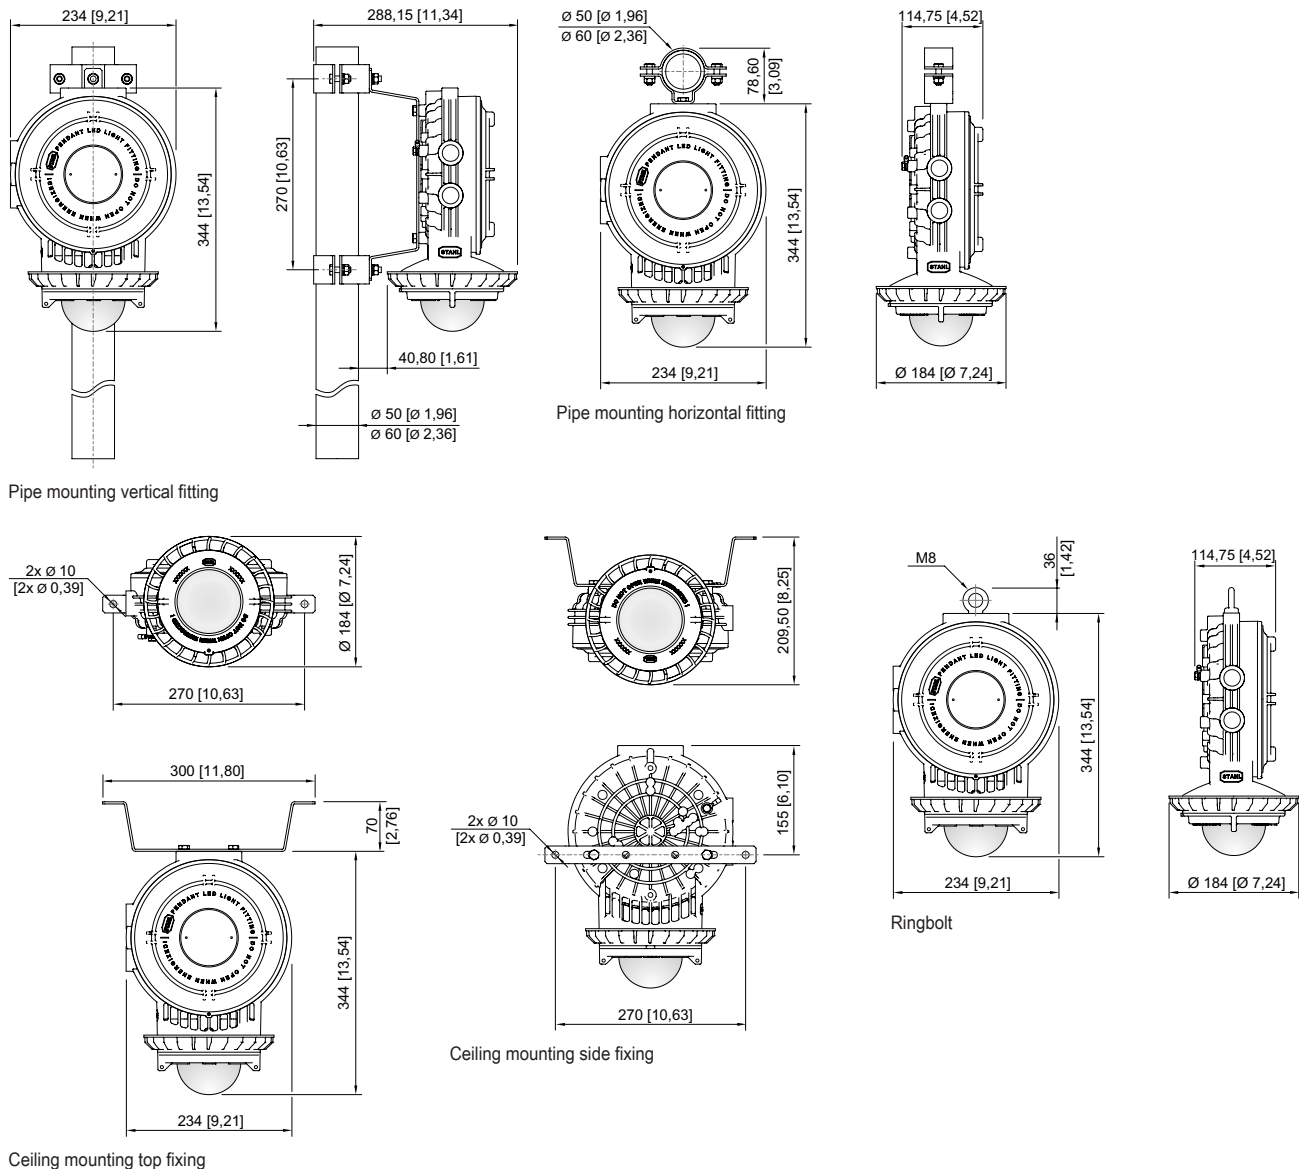

Ambient Conditions

Ambient temperature	-20 °C ... +50 °C
Storage temperature	-20 °C ... +70 °C

Mechanical Data

Version	Pendant light fitting
Degree of protection (IP)	IP66 / IP67
Enclosure material	Aluminium, Powder-coated
Enclosure colour	Light grey (RAL 7035)
Sealing material	Silicone
Silicone-free content	Contains silicone
Protective glass material 2	Borosilicate glass
Max. solid connection terminals	6 mm ²
Max. finely stranded connection terminals	6 mm ²
Type of connection cable	Finely stranded Finely stranded with clip Solid
Size	2
Width	184 mm
Height	344 mm
Length	234 mm
Impact strength (IEC 62262)	IK10
Fastening	without mounting accessories
Reflector	Yes
Weight	5.1 kg
Weight	11.24 lb
Disconnection of the luminaire	No

Components

Through wiring	Max. 3 x 10 A
Drilled holes	2 x M20
Cable glands and entries	According to the order
Stopping plugs	According to the order
Wire guard	No

6057/2212-201-6510-121-200 Art. No. 288971

Light Distribution Curves

Light Distribution Curve 6057

Dimensional Drawings (All Dimensions in mm [inches]) – Subject to Alterations

Standard

Accessories

Mounting bracket

		Art. No.
	Horiz. Pipe mtg. brk. Ø50mm 6057 spare	289889
	Horiz. Pipe mtg. brk. Ø60mm 6057 spare	290041
	Verti. Pipe mtg. brk. Ø50mm 6057 spare	289890
	Verti. Pipe mtg. brk. Ø60mm 6057 spare	290042
	Wall/ceiling mtg.brk. 6057 spare 1.4301	288823

Ring bolt

		Art. No.
	Ring bolt M8x9 similar DIN 580 C15	115896

We reserve the right to make alterations to the technical data, dimensions, weights, designs and products available without notice. The illustrations cannot be considered binding.