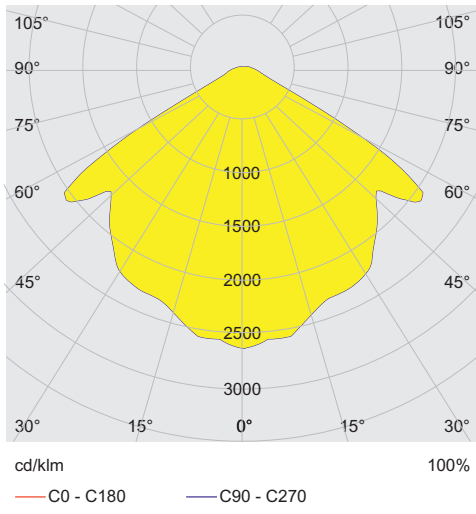

6057/2212-201-6510-121-200 Art. No. 288971

Light Distribution Curves

Light Distribution Curve 6057