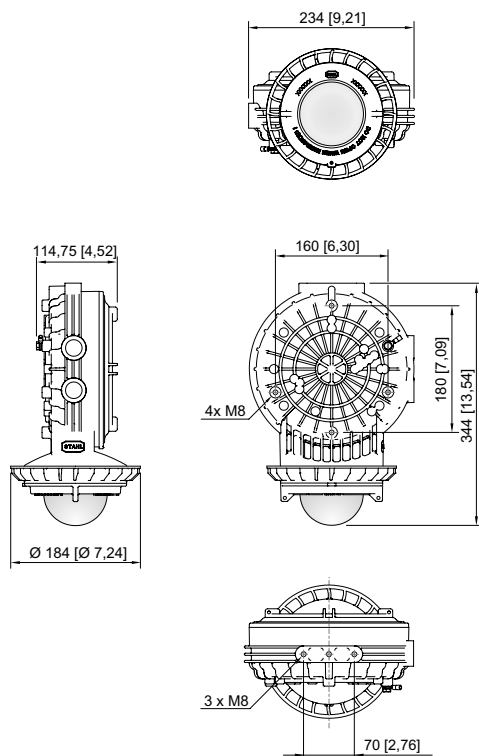

Ambient Conditions

Ambient temperature	-20 °C ... +50 °C
Storage temperature	-20 °C ... +70 °C

Mechanical Data

Version	Pendant light fitting
Degree of protection (IP)	IP66 / IP67
Enclosure material	Aluminium, Powder-coated
Enclosure colour	Light grey (RAL 7035)
Sealing material	Silicone
Silicone-free content	Contains silicone
Protective glass material 2	Borosilicate glass
Max. solid connection terminals	6 mm ²
Max. finely stranded connection terminals	6 mm ²
Type of connection cable	Finely stranded Finely stranded with clip Solid
Size	2
Width	184 mm
Height	344 mm
Length	234 mm
Impact strength (IEC 62262)	IK10
Fastening	without mounting accessories
Reflector	Yes
Weight	5.1 kg
Weight	11.24 lb
Disconnection of the luminaire	No

Components

Through wiring	Max. 3 x 10 A
Drilled holes	2 x M20
Cable glands and entries	According to the order
Stopping plugs	According to the order
Wire guard	No

6057/2212-201-6510-121-200 Art. No. 288971

Light Distribution Curves

Light Distribution Curve 6057

Dimensional Drawings (All Dimensions in mm [inches]) – Subject to Alterations

Standard

Accessories

Mounting bracket

		Art. No.
	Horiz. Pipe mtg. brk. Ø50mm 6057 spare	289889
	Horiz. Pipe mtg. brk. Ø60mm 6057 spare	290041
	Verti. Pipe mtg. brk. Ø50mm 6057 spare	289890
	Verti. Pipe mtg. brk. Ø60mm 6057 spare	290042
	Wall/ceiling mtg.brk. 6057 spare 1.4301	288823

Ring bolt

		Art. No.
	Ring bolt M8x9 similar DIN 580 C15	115896

We reserve the right to make alterations to the technical data, dimensions, weights, designs and products available without notice. The illustrations cannot be considered binding.