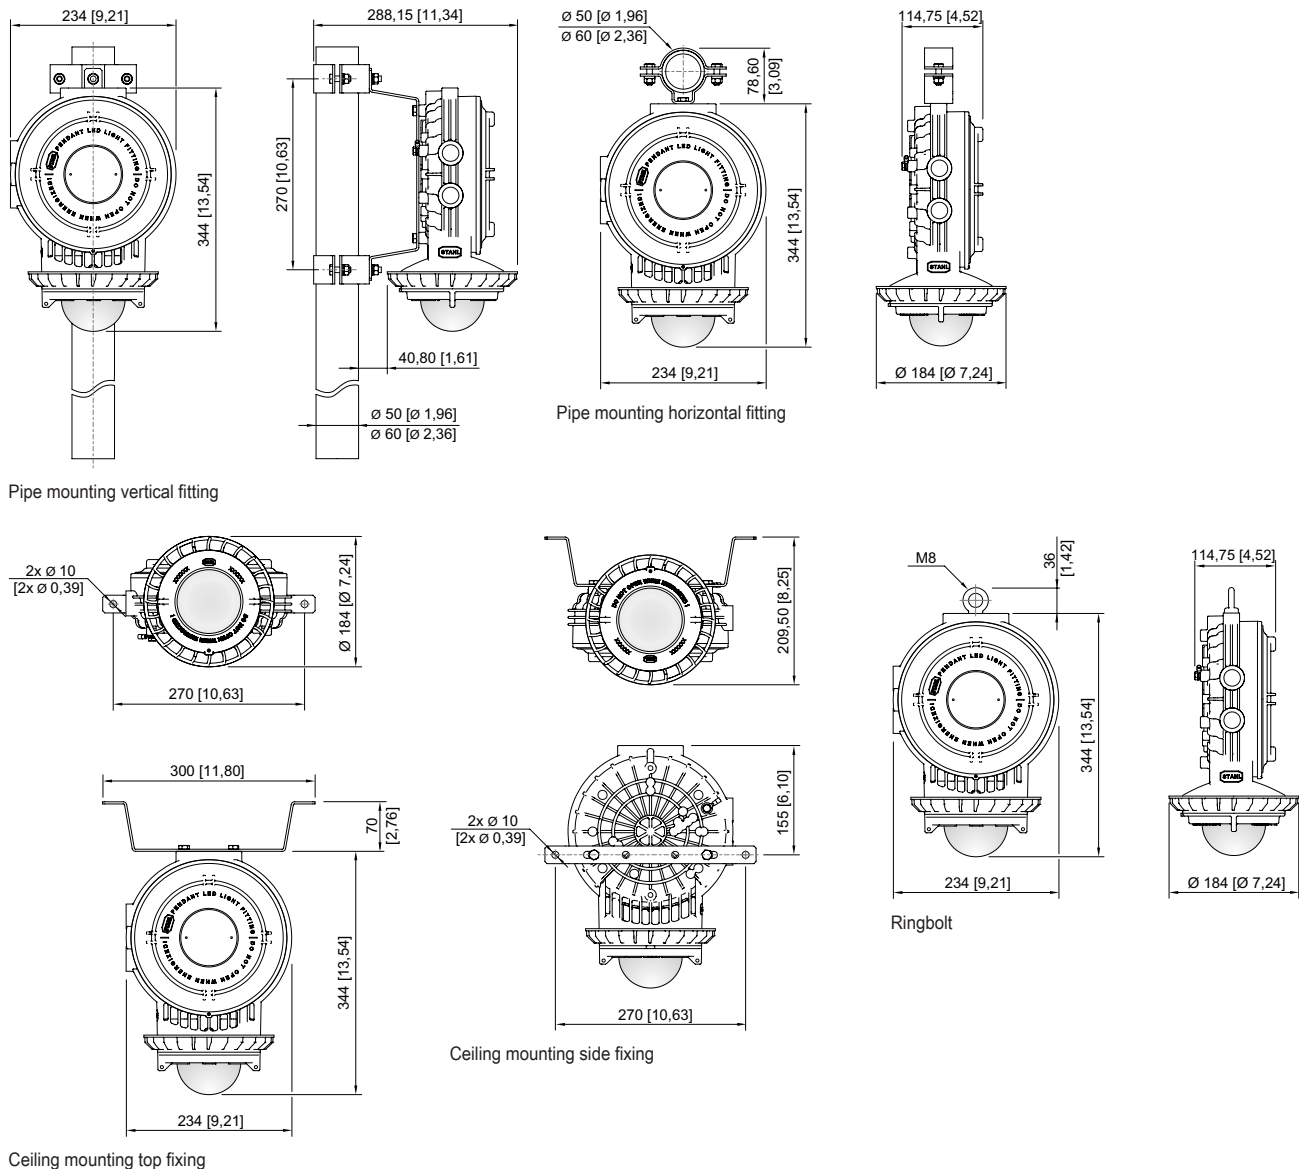

Ambient Conditions

Ambient temperature	-20 °C ... +50 °C
Storage temperature	-20 °C ... +70 °C

Mechanical Data

Version	Pendant light fitting
Degree of protection (IP)	IP66 / IP67
Enclosure material	Aluminium, Powder-coated
Enclosure colour	Light grey (RAL 7035)
Sealing material	Silicone
Silicone-free content	Contains silicone
Protective glass material 2	Borosilicate glass
Max. solid connection terminals	6 mm ²
Max. finely stranded connection terminals	6 mm ²
Type of connection cable	Finely stranded Finely stranded with clip Solid
Size	2
Width	184 mm
Height	344 mm
Length	234 mm
Impact strength (IEC 62262)	IK10
Fastening	without mounting accessories
Reflector	Yes
Weight	5.2 kg
Weight	11.46 lb
Disconnection of the luminaire	No

Components

Through wiring	Max. 3 x 10 A
Drilled holes	2 x M20
Cable glands and entries	According to the order
Stopping plugs	According to the order
Wire guard	No

6057/2218-201-6510-121-200 Art. No. 288977

Light Distribution Curves

Light Distribution Curve 6057

Dimensional Drawings (All Dimensions in mm [inches]) – Subject to Alterations

Standard

Accessories

Mounting bracket

		Art. No.
	Horiz. Pipe mtg. brk. Ø50mm 6057 spare	289889
	Horiz. Pipe mtg. brk. Ø60mm 6057 spare	290041
	Verti. Pipe mtg. brk. Ø50mm 6057 spare	289890
	Verti. Pipe mtg. brk. Ø60mm 6057 spare	290042
	Wall/ceiling mtg.brk. 6057 spare 1.4301	288823

Ring bolt

		Art. No.
	Ring bolt M8x9 similar DIN 580 C15	115896

We reserve the right to make alterations to the technical data, dimensions, weights, designs and products available without notice. The illustrations cannot be considered binding.