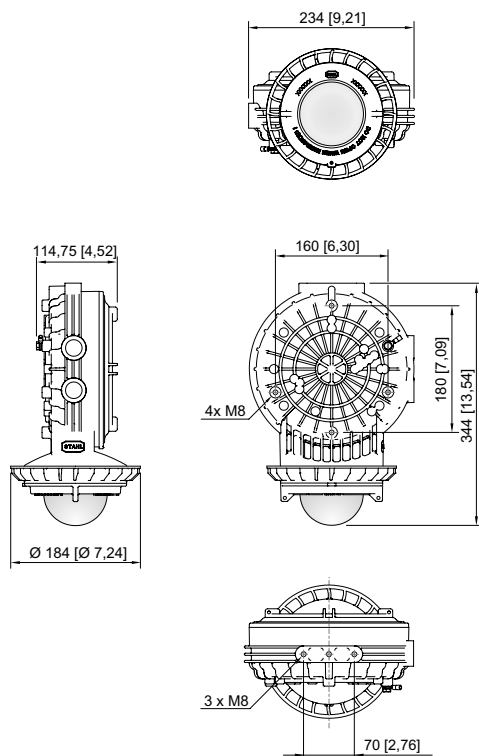

Ambient Conditions

Ambient temperature	-20 °C ... +50 °C
Storage temperature	-20 °C ... +70 °C

Mechanical Data

Version	Pendant light fitting
Degree of protection (IP)	IP66 / IP67
Enclosure material	Aluminium, Powder-coated
Enclosure colour	Light grey (RAL 7035)
Sealing material	Silicone
Silicone-free content	Contains silicone
Protective glass material 2	Borosilicate glass
Max. solid connection terminals	6 mm ²
Max. finely stranded connection terminals	6 mm ²
Type of connection cable	Finely stranded Finely stranded with clip Solid
Size	2
Width	184 mm
Height	344 mm
Length	234 mm
Impact strength (IEC 62262)	IK10
Fastening	without mounting accessories
Reflector	Yes
Weight	5.2 kg
Weight	11.46 lb
Disconnection of the luminaire	No

Components

Through wiring	Max. 3 x 10 A
Drilled holes	2 x M20
Cable glands and entries	According to the order
Stopping plugs	According to the order
Wire guard	No

6057/2218-201-6510-121-200 Art. No. 288977

Light Distribution Curves

Light Distribution Curve 6057

Dimensional Drawings (All Dimensions in mm [inches]) – Subject to Alterations

Standard

Accessories

Mounting bracket

		Art. No.
	Horiz. Pipe mtg. brk. Ø50mm 6057 spare	289889
	Horiz. Pipe mtg. brk. Ø60mm 6057 spare	290041
	Verti. Pipe mtg. brk. Ø50mm 6057 spare	289890
	Verti. Pipe mtg. brk. Ø60mm 6057 spare	290042
	Wall/ceiling mtg.brk. 6057 spare 1.4301	288823

Ring bolt

		Art. No.
	Ring bolt M8x9 similar DIN 580 C15	115896

We reserve the right to make alterations to the technical data, dimensions, weights, designs and products available without notice. The illustrations cannot be considered binding.