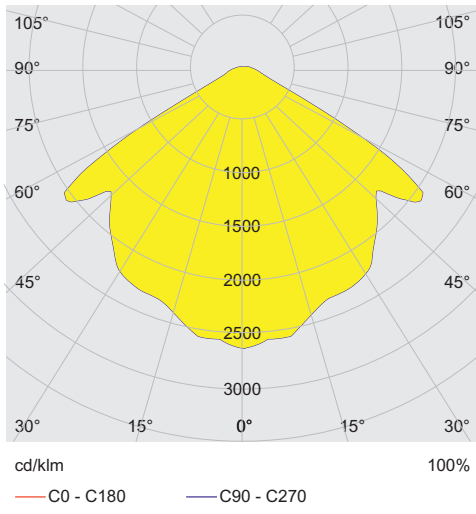

6057/2218-201-6510-121-200 Art. No. 288977

Light Distribution Curves

Light Distribution Curve 6057