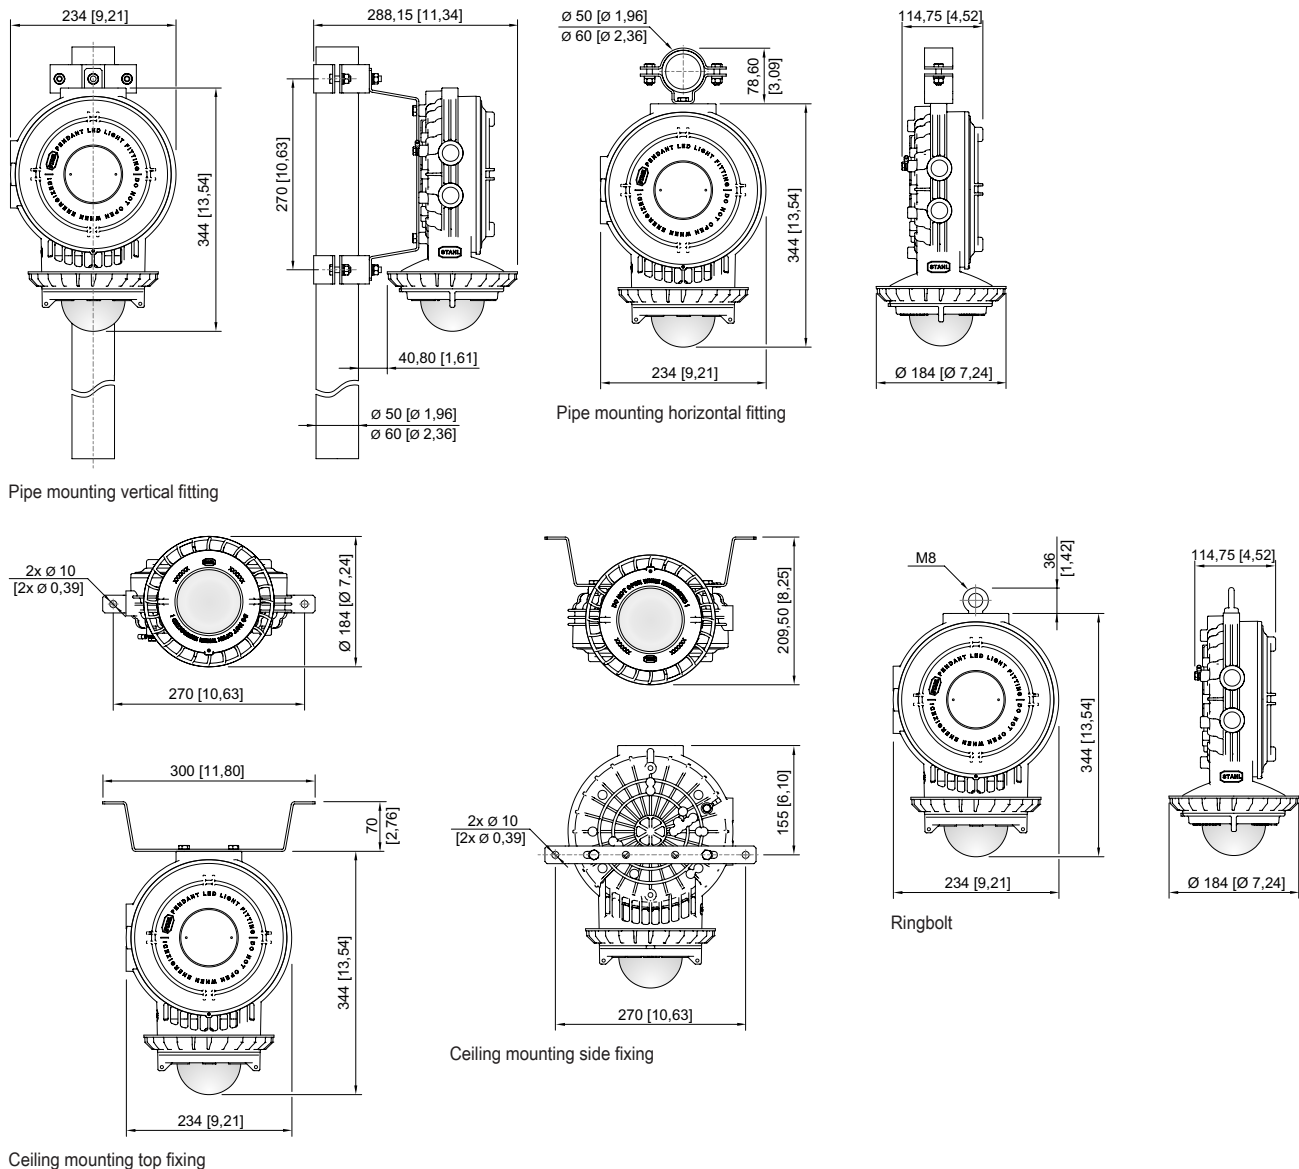

### Mechanical Data

Version	Pendant light fitting
Degree of protection (IP)	IP66 / IP67
Enclosure material	Aluminium, Powder-coated
Enclosure colour	Light grey (RAL 7035)
Sealing material	Silicone
Silicone-free content	Contains silicone
Protective glass material 2	Borosilicate glass
Max. solid connection terminals	6 mm <sup>2</sup>
Max. finely stranded connection terminals	6 mm <sup>2</sup>
Type of connection cable	Finely stranded Finely stranded with clip Solid
Size	2
Width	184 mm
Height	344 mm
Length	234 mm
Impact strength (IEC 62262)	IK10
Fastening	without mounting accessories
Reflector	Yes
Weight	5.1 kg
Weight	11.24 lb
Disconnection of the luminaire	No

### Components

Through wiring	Max. 3 x 10 A
Drilled holes	2 x M20
Cable glands and entries	According to the order
Stopping plugs	According to the order
Wire guard	No

6057/2216-201-6510-121-200 Art. No. 288975

### Light Distribution Curves

Light Distribution Curve 6057

### Dimensional Drawings (All Dimensions in mm [inches]) – Subject to Alterations

Standard