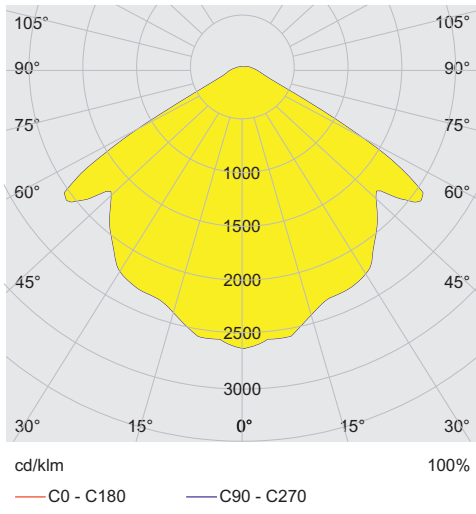

6057/2216-201-6510-121-200 Art. No. 288975

Light Distribution Curves

Light Distribution Curve 6057