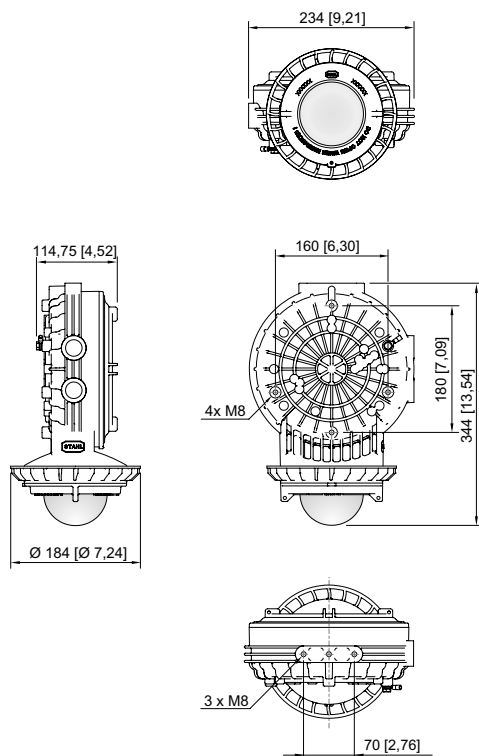

### Mechanical Data

Version	Pendant light fitting
Degree of protection (IP)	IP66 / IP67
Enclosure material	Aluminium, Powder-coated
Enclosure colour	Light grey (RAL 7035)
Sealing material	Silicone
Silicone-free content	Contains silicone
Protective glass material 2	Borosilicate glass
Max. solid connection terminals	6 mm <sup>2</sup>
Max. finely stranded connection terminals	6 mm <sup>2</sup>
Type of connection cable	Finely stranded Finely stranded with clip Solid
Size	2
Width	184 mm
Height	344 mm
Length	234 mm
Impact strength (IEC 62262)	IK10
Fastening	without mounting accessories
Reflector	Yes
Weight	5.1 kg
Weight	11.24 lb
Disconnection of the luminaire	No

### Components

Through wiring	Max. 3 x 10 A
Drilled holes	2 x M20
Cable glands and entries	According to the order
Stopping plugs	According to the order
Wire guard	No

6057/2216-201-6510-121-200 Art. No. 288975

### Light Distribution Curves

Light Distribution Curve 6057

### Dimensional Drawings (All Dimensions in mm [inches]) – Subject to Alterations

Standard