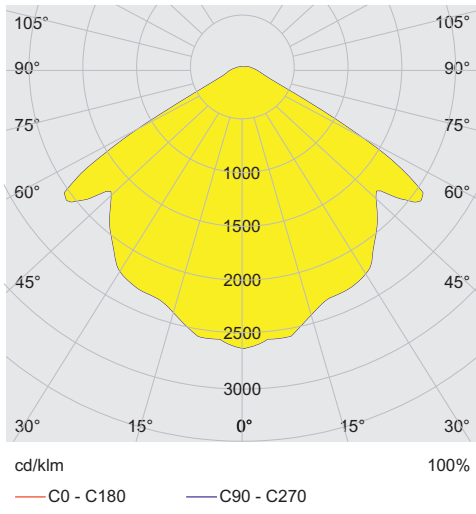

6057/2218-201-6530-121-200 Art. No. 288978

Light Distribution Curves

Light Distribution Curve 6057