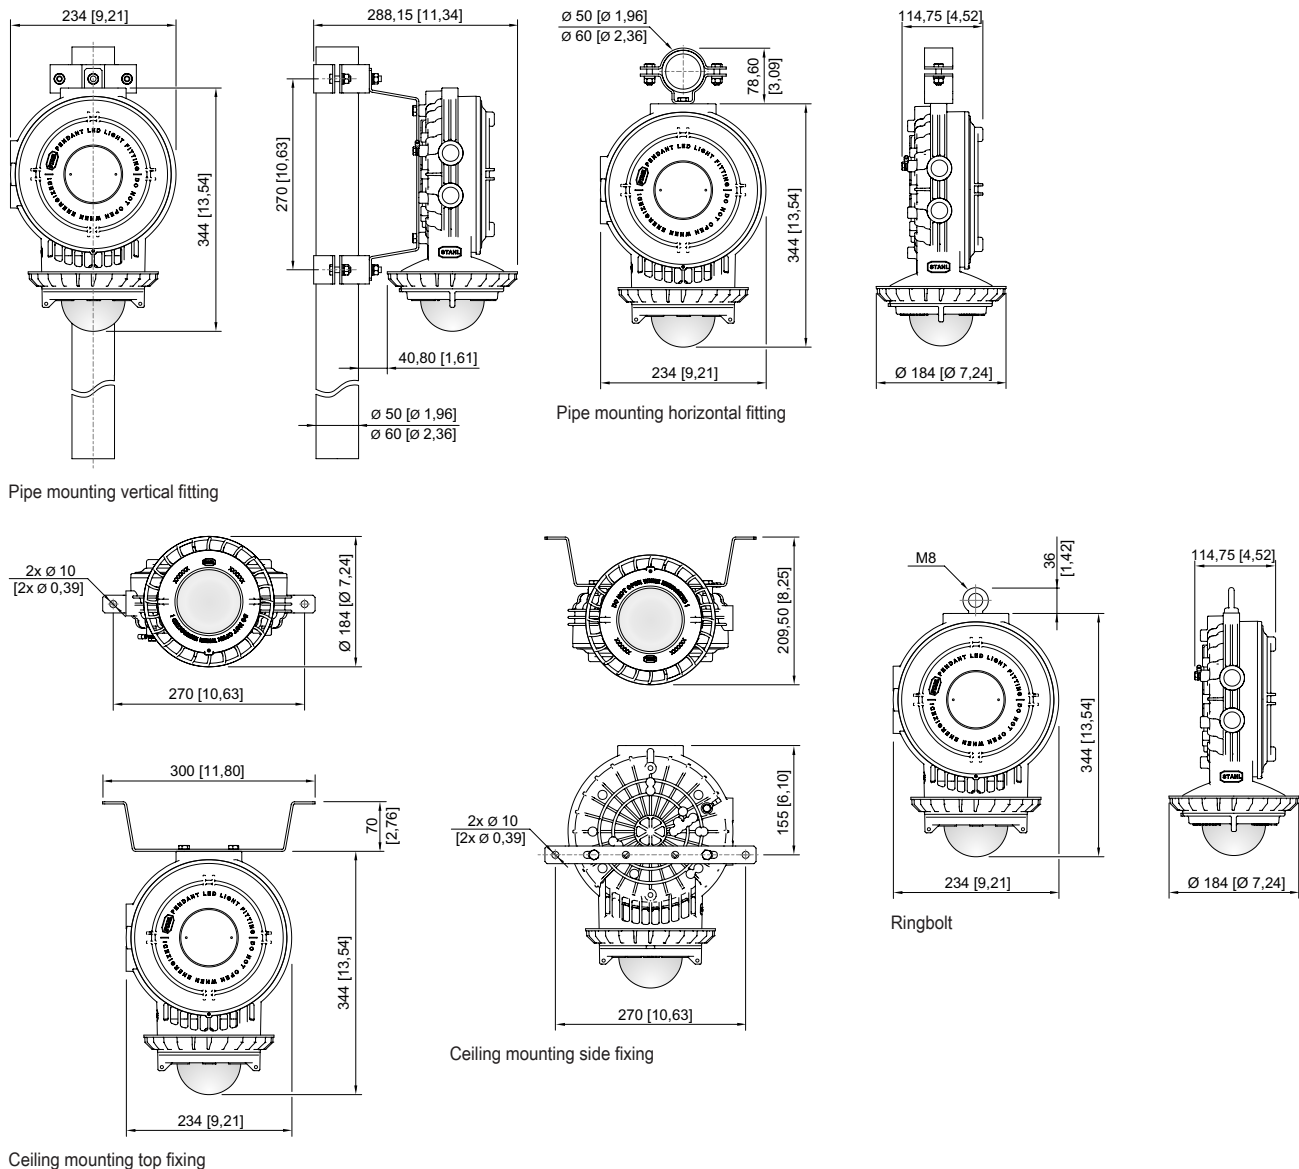

Ambient Conditions

Ambient temperature	-20 °C ... +50 °C
Storage temperature	-20 °C ... +70 °C

Mechanical Data

Version	Pendant light fitting
Degree of protection (IP)	IP66 / IP67
Enclosure material	Aluminium, Powder-coated
Enclosure colour	Light grey (RAL 7035)
Sealing material	Silicone
Silicone-free content	Contains silicone
Protective glass material 2	Borosilicate glass
Max. solid connection terminals	6 mm ²
Max. finely stranded connection terminals	6 mm ²
Type of connection cable	Finely stranded Finely stranded with clip Solid
Size	2
Width	184 mm
Height	344 mm
Length	234 mm
Impact strength (IEC 62262)	IK10
Fastening	without mounting accessories
Reflector	Yes
Weight	5.2 kg
Weight	11.46 lb
Disconnection of the luminaire	No

Components

Through wiring	Max. 3 x 10 A
Drilled holes	2 x NPT 1/2
Cable glands and entries	According to the order
Stopping plugs	According to the order
Wire guard	No

6057/2218-201-6530-121-200 Art. No. 288978

Light Distribution Curves

Light Distribution Curve 6057

Dimensional Drawings (All Dimensions in mm [inches]) – Subject to Alterations

Standard

Accessories

Mounting bracket

		Art. No.
	Horiz. Pipe mtg. brk. Ø50mm 6057 spare	289889
	Horiz. Pipe mtg. brk. Ø60mm 6057 spare	290041
	Verti. Pipe mtg. brk. Ø50mm 6057 spare	289890
	Verti. Pipe mtg. brk. Ø60mm 6057 spare	290042
	Wall/ceiling mtg.brk. 6057 spare 1.4301	288823

Ring bolt

		Art. No.
	Ring bolt M8x9 similar DIN 580 C15	115896

We reserve the right to make alterations to the technical data, dimensions, weights, designs and products available without notice. The illustrations cannot be considered binding.