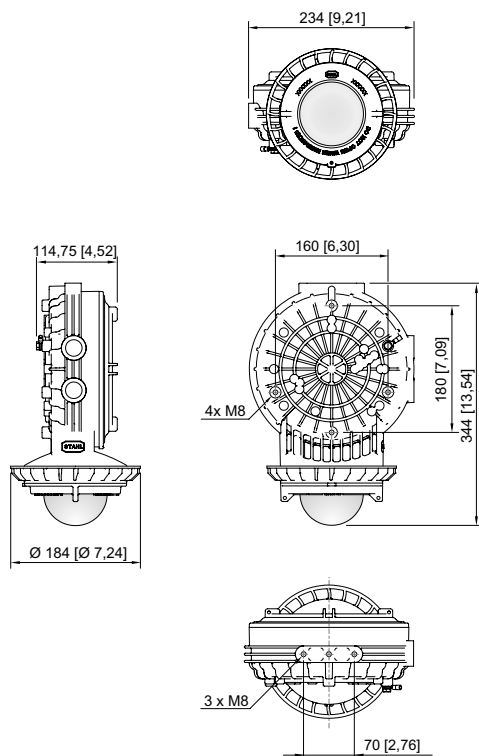

Ambient Conditions

Ambient temperature	-20 °C ... +50 °C
Storage temperature	-20 °C ... +70 °C

Mechanical Data

Version	Pendant light fitting
Degree of protection (IP)	IP66 / IP67
Enclosure material	Aluminium, Powder-coated
Enclosure colour	Light grey (RAL 7035)
Sealing material	Silicone
Silicone-free content	Contains silicone
Protective glass material 2	Borosilicate glass
Max. solid connection terminals	6 mm ²
Max. finely stranded connection terminals	6 mm ²
Type of connection cable	Finely stranded Finely stranded with clip Solid
Size	2
Width	184 mm
Height	344 mm
Length	234 mm
Impact strength (IEC 62262)	IK10
Fastening	without mounting accessories
Reflector	Yes
Weight	5.2 kg
Weight	11.46 lb
Disconnection of the luminaire	No

Components

Through wiring	Max. 3 x 10 A
Drilled holes	2 x NPT 1/2
Cable glands and entries	According to the order
Stopping plugs	According to the order
Wire guard	No

6057/2218-201-6530-121-200 Art. No. 288978

Light Distribution Curves

Light Distribution Curve 6057

Dimensional Drawings (All Dimensions in mm [inches]) – Subject to Alterations

Standard

Accessories

Mounting bracket

		Art. No.
	Horiz. Pipe mtg. brk. Ø50mm 6057 spare	289889
	Horiz. Pipe mtg. brk. Ø60mm 6057 spare	290041
	Verti. Pipe mtg. brk. Ø50mm 6057 spare	289890
	Verti. Pipe mtg. brk. Ø60mm 6057 spare	290042
	Wall/ceiling mtg.brk. 6057 spare 1.4301	288823

Ring bolt

		Art. No.
	Ring bolt M8x9 similar DIN 580 C15	115896

We reserve the right to make alterations to the technical data, dimensions, weights, designs and products available without notice. The illustrations cannot be considered binding.