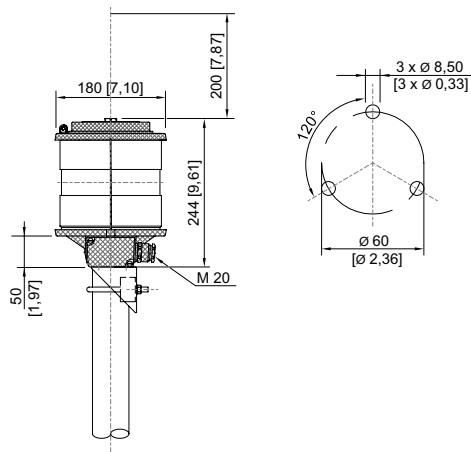

**Electrical Data**

AC rated operational voltage	110 ... 230 V
Power	55 – 85 W

**Lighting Data**

Lamp	B22 lamp base
Lamp type	Allround light
Opening angle	360 °
Visibility range 20-50m	55W/35cd – min. 5 nm
Visibility range over 50m	85W/65cd – min. 6 nm

**Ambient Conditions**

Ambient temperature	-52 °C ... +45 °C
---------------------	-------------------

**Mechanical Data**

Degree of protection (IP) (IEC 60529)	IP56
Enclosure material	Aluminium, powder-coated
Material dome	Lens made of stained glass
Colour of glass	White

TEF28505029 Art. No. 165891

**Mechanical Data**

Type of connection cable	Finely stranded Solid
Width	180 mm
Height	244 mm
Length	180 mm
Weight	3.1 kg

**Components**

Drilled holes	1 x M20
Cable glands and entries	1 x M20 Ø 9 ... 14.3 mm

**Dimensional Drawings (All Dimensions in mm [inches]) – Subject to Alterations**

TEF 2850 all round navigation light

**Accessories**

Lamp holder		Art. No.
	B22	165905
Light source		Art. No.
	65cd, B22, 230 V	165909
	65cd, B22, 120 V	165910
	35cd, B22, 230 V	165911
	35cd, B22, 120 V	165912
	35cd, B22, 24 V	165913