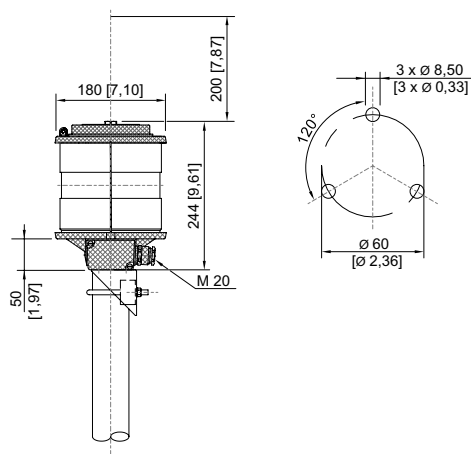

**Electrical Data**

Rated operational voltage AC	110 – 230 V
Power	55 – 85 W

**Lighting Data**

Lamp	B22 lamp base
Lamp type	Allround light
Opening angle	360 °
Visibility range 20-50m	55W/35cd – min. 5 nm
Visibility range over 50m	85W/65cd – min. 6 nm

**Ambient Conditions**

Ambient temperature	-52 °C ... +45 °C
---------------------	-------------------

**Mechanical Data**

Degree of protection (IP)	IP56
Enclosure material	Aluminium, powder-coated
Material dome	Lens made of stained glass
Type of connection cable	Finely stranded Solid

TEF28505029 Art. No. 165891

**Mechanical Data**

Width	180 mm
Height	244 mm
Length	180 mm
Colour of glass	White
Weight	3.1 kg
Weight	6.83 lb

**Components**

Drilled holes	1 x M20
Cable glands and entries	1 x M20 Ø 9 to 14.3 mm

**Dimensional Drawings (All Dimensions in mm [inches]) – Subject to Alterations**

TEF 2850 all round navigation light

**Accessories**

Lamp holder		Art. No.
	B22	165905
Light source		Art. No.
	65cd, B22, 230 V	165909
	65cd, B22, 120 V	165910
	35cd, B22, 230 V	165911
	35cd, B22, 120 V	165912
	35cd, B22, 24 V	165913