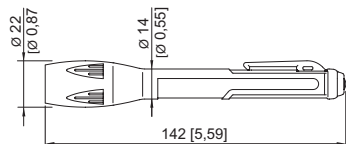

Technical Data

Explosion Protection	
Ex version	Yes
Application range (zones)	1, 2
IECEX gas certificate	IECEX BVS 12.0044X
IECEX gas certificate	IECEX BVS 12.0044X
IECEX gas explosion protection	Ex ib IIB T4 Gb
ATEX gas certificate	BVS 12 ATEX E 060 X
ATEX gas certificate	BVS 12 ATEX E 060 X
ATEX gas explosion protection	⊕ II 2 G Ex ib IIB T4 Gb
Certificates	ATEX (BVS)
Electrical Data	
Rated operational voltage DC	3 V
Outdoor range	35 m
Battery version	2 x AAA
Lighting Data	
Lamp	LED
Luminous flux	30 lm
Emergency light duration	~ 10 h
Ambient Conditions	
Ambient temperature	-20 °C ... +40 °C
Mechanical Data	
Degree of protection (IP)	IP68 (3 m, 30 min.)
Enclosure material	Polycarbonate
Enclosure colour	Black
Width	22 mm
Height	22 mm
Length	142 mm

6141/61-16 Art. No. 203478

Mechanical Data

Weight	85 g
Weight	0.19 lb

Components

Battery-Version	2 x AAA
-----------------	---------

Dimensional Drawings (All Dimensions in mm [inches]) – Subject to Alterations

Accessories

		Art. No.
Belt bag		
	black	204142

		Art. No.
Fibre optic top piece		
	Length approx. 250 mm; black	203970

Spare Parts

		Art. No.
Battery		
	4 x Daimon (by Duracell) LR03	204144

We reserve the right to make alterations to the technical data, dimensions, weights, designs and products available without notice. The illustrations cannot be considered binding.