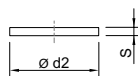

Sealing ring M25x1,5 EPDM Lot50 Art. No. 222365

MY R. STAHL ACC1K

Technical Data

Ambient Conditions

Temperature range	-40 – 75 °C
-------------------	-------------

Mechanical Data

Material	Ethylene-propylene-diene rubber
Construction type	Sealing ring
Outer diameter	29 mm
Inner diameter	24 mm
Connection thread	M25
Colour	Black
Gauge	2 mm
Lot size	50
Weight	1 g
Weight	0 lb

Dimensional Drawings (All Dimensions in mm [inches]) – Subject to Alterations

d1 = Inner diameter
d2 = Outer diameter
S = Gauge

We reserve the right to make alterations to the technical data, dimensions, weights, designs and products available without notice. The illustrations cannot be considered binding.