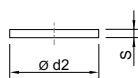

Sealing ring M32x1,5 EPDM Lot50 Art. No. 222366

MY R. STAHL ACC1K

Technical Data

Ambient Conditions

Temperature range	-40 – 75 °C
-------------------	-------------

Mechanical Data

Material	Ethylene-propylene-diene rubber
Construction type	Sealing ring
Outer diameter	36 mm
Inner diameter	30.5 mm
Connection thread	M32
Colour	Black
Gauge	2 mm
Lot size	50
Weight	1 g
Weight	0 lb

Dimensional Drawings (All Dimensions in mm [inches]) – Subject to Alterations

d1 = Inner diameter
d2 = Outer diameter
S = Gauge

We reserve the right to make alterations to the technical data, dimensions, weights, designs and products available without notice. The illustrations cannot be considered binding.