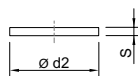

Sealing ring M40x1,5 EPDM Lot100 Art. No. 222374

MY R. STAHL ACC1K

Technical Data

Ambient Conditions

Temperature range	-40 – 75 °C
-------------------	-------------

Mechanical Data

Material	Ethylene-propylene-diene rubber
Construction type	Sealing ring
Outer diameter	48 mm
Inner diameter	38.5 mm
Connection thread	M40
Colour	Black
Gauge	2 mm
Lot size	100
Weight	2 g
Weight	0 lb

Dimensional Drawings (All Dimensions in mm [inches]) – Subject to Alterations

d1 = Inner diameter
d2 = Outer diameter
S = Gauge

We reserve the right to make alterations to the technical data, dimensions, weights, designs and products available without notice. The illustrations cannot be considered binding.