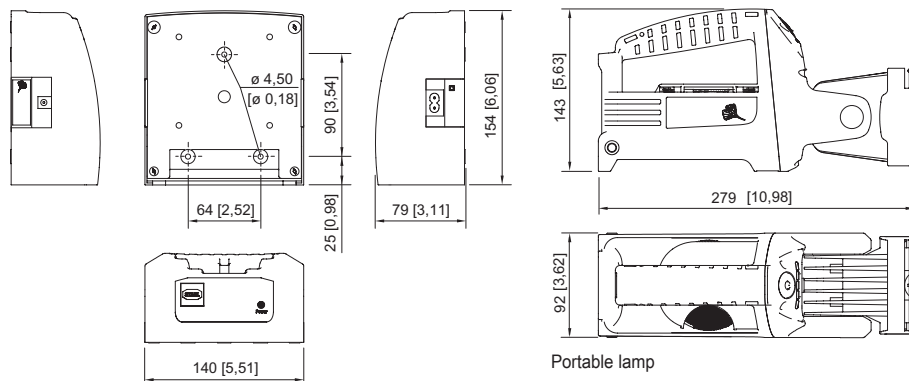

#### Mechanical Data

Degree of protection (IP)	IP66
Class	II (double insulated)
Enclosure material	Polyamide, Impact resistant
Enclosure colour	Black
Silicone-free content	Contains silicone
Type of connection cable	Charging cable 110 to 240 V AC
Cable length	1.8 m
Width	92 mm
Height	143 mm

### Mechanical Data

Length	279 mm
Headlamp head tilting function	Front: 100°, rear: 90°
Weight	1.8 kg
Weight	3.97 lb

### Dimensional Drawings (All Dimensions in mm [inches]) – Subject to Alterations

Changing unit