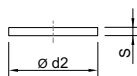

Sealing ring M12x1,5 EPDM Lot50 Art. No. 240244

MY R. STAHL ACC1K

Technical Data

Ambient Conditions

Temperature range	-40 – 140 °C
-------------------	--------------

Mechanical Data

Material	Ethylene-propylene-diene rubber
Construction type	Sealing ring
Outer diameter	16 mm
Inner diameter	11.5 mm
Connection thread	M12 x 1.5
Colour	Black
Gauge	2 mm
Lot size	50
Weight	1 g
Weight	0 lb

Dimensional Drawings (All Dimensions in mm [inches]) – Subject to Alterations

d1 = Inner diameter
d2 = Outer diameter
S = Gauge

We reserve the right to make alterations to the technical data, dimensions, weights, designs and products available without notice. The illustrations cannot be considered binding.