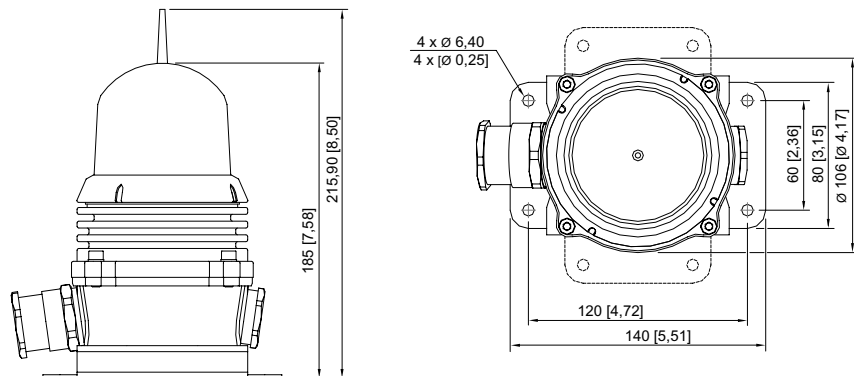

- Obstruction light
- General marking / warning light
- Zone 1, Zone 2 and safe area

Technical Data

Explosion Protection	
Area of application	European Union (ATEX) IECEX
Application range (zones)	1, 2
IECEX gas certificate	IECEX Pre 14.0009
IECEX gas explosion protection	Ex e mb op is IIC T5 Gb
ATEX gas certificate	PRESAFE 14 ATEX 4571
ATEX gas explosion protection	Ⓔ II 2 G Ex e mb op is IIC T5 Gb
Electrical Data	
Rated operational voltage DC	24 V
Power	10 W
Lighting Data	
Lamp	Red LED
Effective luminous intensity	32 cd
Ambient Conditions	
Ambient temperature	-55 °C ... +55 °C
Operating temperature	-40 °C ... +55 °C
Mechanical Data	
Degree of protection (IP)	IP66
Enclosure material	Brass, Hot-forged
Max. solid connection terminals	4 mm ²
Max. finely stranded connection terminals	2.5 mm ²
Type of connection cable	Finely stranded Solid

TEF2460162 Art. No. 240988

Mechanical Data

Weight	-
Components	
Drilled holes	2 x M25
Cable glands and entries	can be ordered as an accessory
Stopping plugs	Can be ordered as accessories

Dimensional Drawings (All Dimensions in mm [inches]) – Subject to Alterations