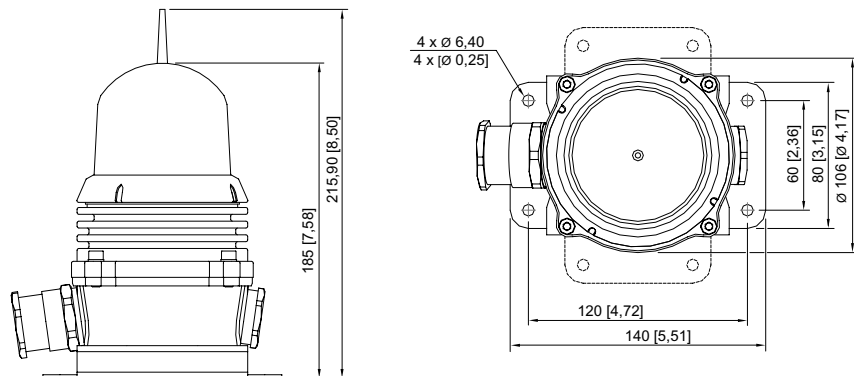

- Obstruction light
- General marking / warning light
- Zone 1, Zone 2 and safe area

Technical Data

Explosion Protection	
Area of application	European Union (ATEX) IECEX
Application range (zones)	1, 2
IECEX gas certificate	IECEX Pre 14.0009
IECEX gas explosion protection	Ex e mb op is IIC T5 Gb
ATEX gas certificate	PRESAFE 14 ATEX 4571
ATEX gas explosion protection	Ⓔ II 2 G Ex e mb op is IIC T5 Gb
Electrical Data	
Rated operational voltage DC	24 V
Power	10 W
Lighting Data	
Lamp	Red LED
Effective luminous intensity	10 cd
Ambient Conditions	
Ambient temperature	-55 °C ... +55 °C
Operating temperature	-40 °C ... +55 °C
Mechanical Data	
Degree of protection (IP)	IP66
Enclosure material	Brass, Hot-forged
Max. solid connection terminals	4 mm ²
Max. finely stranded connection terminals	2.5 mm ²
Type of connection cable	Finely stranded Solid

TEF2460166 Art. No. 240990

Mechanical Data

Weight	-
Components	
Drilled holes	2 x M25
Cable glands and entries	can be ordered as an accessory
Stopping plugs	Can be ordered as accessories

Dimensional Drawings (All Dimensions in mm [inches]) – Subject to Alterations