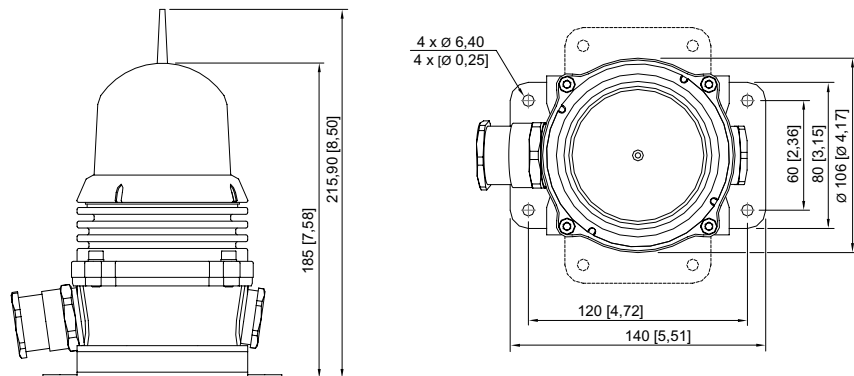

Mechanical Data

Degree of protection (IP)	IP66
Enclosure material	Brass, Hot-forged
Max. solid connection terminals	4 mm ²
Max. finely stranded connection terminals	2.5 mm ²
Type of connection cable	Finely stranded Solid

TEF2460160 Art. No. 241027

Mechanical Data

Weight	-
Components	
Drilled holes	2 x M25
Cable glands and entries	can be ordered as an accessory
Stopping plugs	Can be ordered as accessories

Dimensional Drawings (All Dimensions in mm [inches]) – Subject to Alterations