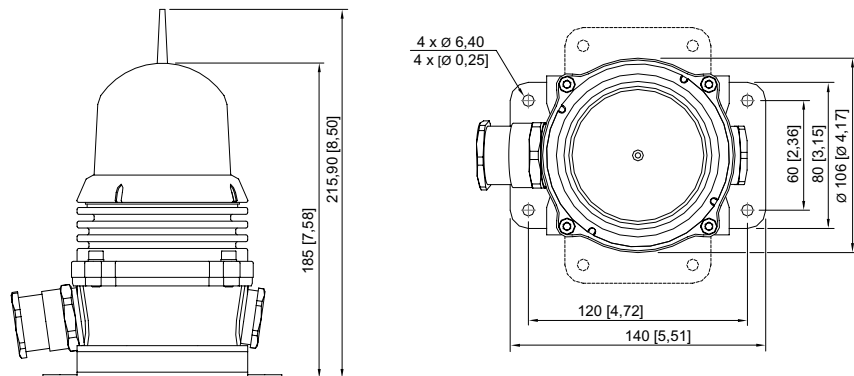

- Obstruction light
- General marking / warning light
- Zone 1, Zone 2 and safe area

Technical Data

Explosion Protection	
Area of application	European Union (ATEX) IECEX
Application range (zones)	1, 2
IECEX gas certificate	IECEX Pre 14.0009
IECEX gas explosion protection	Ex e mb op is IIC T5 Gb
ATEX gas certificate	PRESAFE 14 ATEX 4571
ATEX gas explosion protection	Ⓔ II 2 G Ex e mb op is IIC T5 Gb
Electrical Data	
Rated operational voltage DC	24 V
Power	10 W
Lighting Data	
Lamp	Red LED + IR
Effective luminous intensity	32 cd
Ambient Conditions	
Ambient temperature	-55 °C ... +55 °C
Operating temperature	-40 °C ... +55 °C
Mechanical Data	
Degree of protection (IP)	IP66
Enclosure material	Brass, Hot-forged
Max. solid connection terminals	4 mm ²
Max. finely stranded connection terminals	2.5 mm ²
Type of connection cable	Finely stranded Solid

TEF2460167 Art. No. 241031

Mechanical Data

Weight	-
Components	
Drilled holes	2 x M25
Cable glands and entries	can be ordered as an accessory
Stopping plugs	Can be ordered as accessories

Dimensional Drawings (All Dimensions in mm [inches]) – Subject to Alterations