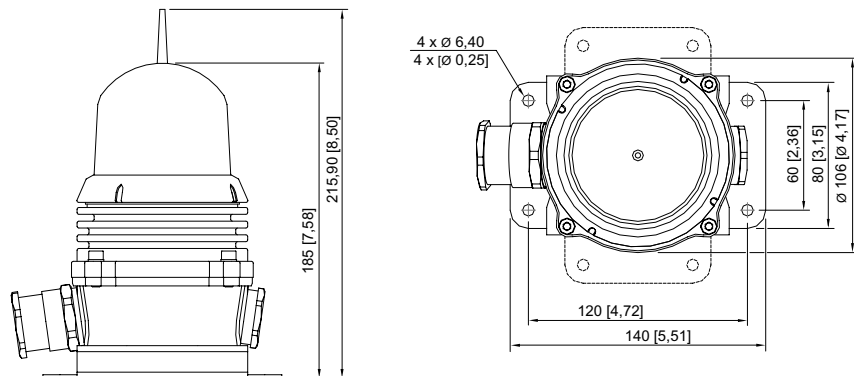

- Obstruction light
- General marking / warning light
- Zone 1, Zone 2 and safe area

Technical Data

Explosion Protection	
Area of application	European Union (ATEX) IECEX
Application range (zones)	1, 2
IECEX gas certificate	IECEX Pre 14.0009
IECEX gas explosion protection	Ex e mb op is IIC T5 Gb
ATEX gas certificate	PRESAFE 14 ATEX 4571
ATEX gas explosion protection	Ⓔ II 2 G Ex e mb op is IIC T5 Gb
Electrical Data	
Rated operational voltage DC	24 V
Power	10 W
Lighting Data	
Lamp	Red LED + IR
Effective luminous intensity	10 cd
Ambient Conditions	
Ambient temperature	-55 °C ... +55 °C
Operating temperature	-40 °C ... +55 °C
Mechanical Data	
Degree of protection (IP)	IP66
Enclosure material	Brass, Hot-forged
Max. solid connection terminals	4 mm ²
Max. finely stranded connection terminals	2.5 mm ²
Type of connection cable	Finely stranded Solid

TEF2460168 Art. No. 241032

Mechanical Data

Weight	-
Components	
Drilled holes	2 x M25
Cable glands and entries	can be ordered as an accessory
Stopping plugs	Can be ordered as accessories

Dimensional Drawings (All Dimensions in mm [inches]) – Subject to Alterations