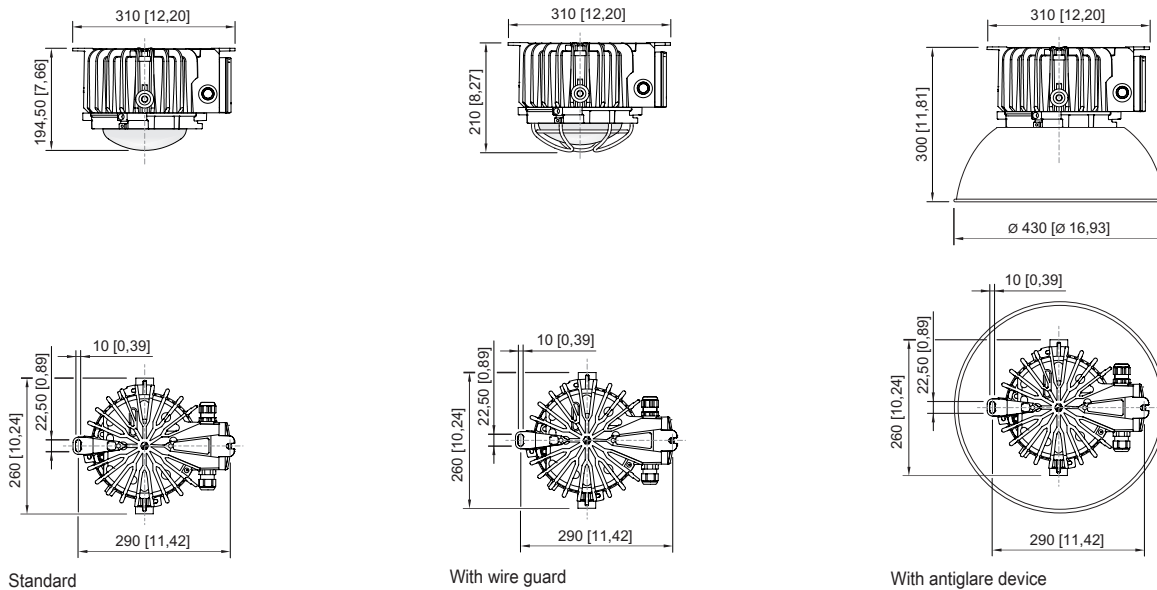

### Mechanical Data

Version	Ceiling mounting
Degree of protection (IP)	IP66 / IP68 (10 m)
IP degree of protection (IEC 60598)	IP66/IP68
Enclosure material	Aluminium, Seawater-resistant
Enclosure colour	Standard
Sealing material	Silicone
Silicone-free content	Contains silicone
Protective glass material 2	Pressed glass
Max. solid connection terminals	6 mm <sup>2</sup>
Max. finely stranded connection terminals	4 mm <sup>2</sup>
Type of connection cable	Finely stranded Solid Finely stranded with clip
Size	1
Width	260 mm
Height	194.5 mm
Length	310 mm
Reflector	Yes
Weight	6.75 kg
Weight	14.88 lb
Disconnection of the luminaire	No

### Components

Cable glands and entries	1 x M20 x 1.5
Stopping plugs	1 x M20 x 1.5
Wire guard	No

### Technical Drawings – Subject to Alterations

Luminous flux decrease at ambient temperature - variants with DALI

6050/604-600-6A1-008865-000 Art. No. 268126

Luminous flux decrease at ambient temperature - variants without DALI

### Dimensional Drawings (All Dimensions in mm [inches]) – Subject to Alterations