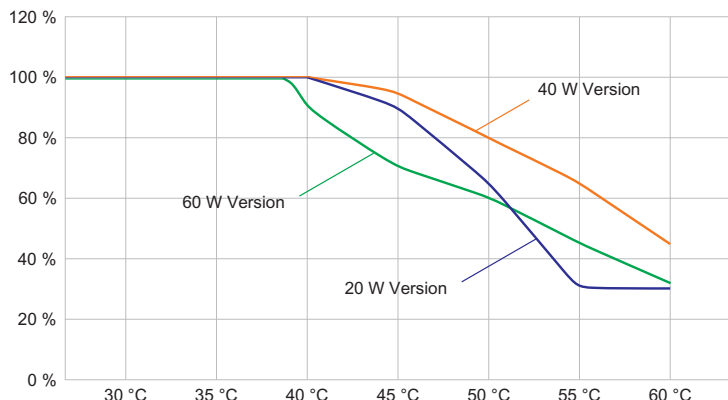

6050/604-600-6A1-008865-000 Art. No. 268126

Lighting Data

Luminous flux	7100 lm
Colour rendering	≥ 80
Colour temperature	6500 K

Ambient Conditions

Ambient temperature	-40 °C ... +60 °C

Mechanical Data

Version	Ceiling mounting
Degree of protection (IP)	IP66 / IP68 (10 m)
IP degree of protection (IEC 60598)	IP66/IP68
Enclosure material	Aluminium, Seawater-resistant
Enclosure colour	Standard
Sealing material	Silicone
Silicone-free content	Contains silicone
Protective glass material 2	Pressed glass
Max. solid connection terminals	6 mm²
Max. finely stranded connection terminals	4 mm²
Type of connection cable	Finely stranded Solid Finely stranded with clip
Size	1
Width	260 mm
Height	194.5 mm
Length	310 mm
Reflector	Yes
Weight	6.75 kg
Weight	14.88 lb
Disconnection of the luminaire	No

Components

Cable glands and entries	1 x M20 x 1.5
Stopping plugs	1 x M20 x 1.5
Wire guard	No

Technical Drawings – Subject to Alterations

Luminous flux decrease at ambient temperature - variants with DALI