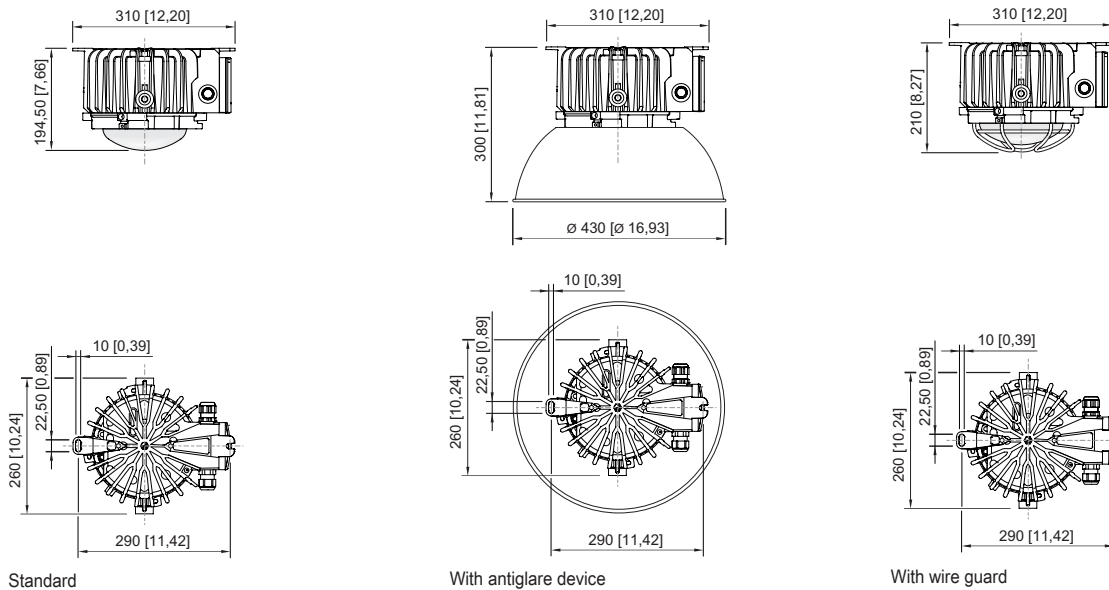

6050/606-600-6B2-108850-000 Art. No. 272696

Ambient Conditions

Ambient temperature	-40 °C ... +50 °C
---------------------	-------------------

Mechanical Data

Version	Ceiling mounting
Degree of protection (IP)	IP66 / IP68 (10 m)
IP degree of protection (IEC 60598)	IP66/IP68
Enclosure material	Aluminium, Seawater-resistant
Enclosure colour	Standard
Sealing material	Silicone
Silicone-free content	Contains silicone
Protective glass material 2	Pressed glass
Max. solid connection terminals	6 mm ²
Max. finely stranded connection terminals	4 mm ²
Type of connection cable	Finely stranded Solid Finely stranded with clip
Size	1
Width	260 mm
Height	210 mm
Length	310 mm
Reflector	Yes
Disconnection of the luminaire	No
Weight	7.04 kg
Weight	15.52 lb

Dimensional Drawings (All Dimensions in mm [inches]) – Subject to Alterations

6050/606-600-6B2-108850-000 Art. No. 272696

Accessories

Breather		Art. No.
	Thread: M20 x 1.5 (1 piece); for installation in light fittings; made from stainless steel; without jam nut	323702
	Thread: M25 x 1.5 (1 piece); for installation in light fittings; made from stainless steel; without jam nut	296608
Mounting bracket		Art. No.
	Complete; made from stainless steel (for subsequent self-mounting) For 6050/6	265877
	The stainless steel mounting fixture is fastened to the enclosure of the pendant light fitting series 6050/6 by means of two stainless steel screws M8.	269716
Pipe clamp		Art. No.
	for pipe R 1 1/4" to 2"	268967
Plastic cable gland		Art. No.
	8161/7-M25-1707 7 to 17 mm ² 1 piece	229918
	8161/7-M25-1707, Ex e Plastic, M25 x 1.5, cable outer diameter 7 to 17 mm Lot size 50 pieces	239157
Ring bolt		Art. No.
	M8, für 6050/6, direct mounting; 1 pair	265874
	M10, direct mounting in insert nuts; 1 pair	118560
Stopping plug		Art. No.
	8290/3-M25 Plastic, M25 x 1.5 Lot size 1 piece	143524
Wire guard		Art. No.
	Complete with mounting parts Material: Stainless steel wire For 6050/6	221774