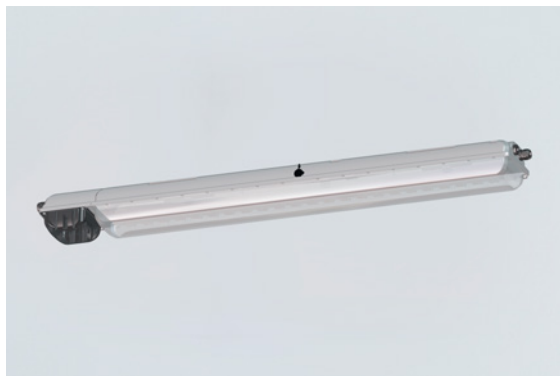

## Emergency luminaire With LED GRP

#### General:

Product Type: 6009/4148-2103-162-1110-11-850011

Enclosure colour: Light grey (RAL 7035)

Diffuser: With diffuser

Sealing material: Silicone

Max. solid connection terminals: 6 mm<sup>2</sup>

Max. finely stranded connection terminals: 4 mm<sup>2</sup>

Type of connection cable: Finely stranded Solid

Size: 4

Impact strength (IEC 62262): IK10

Disconnection of the luminaire: All-pole disconnection

**Components:**

Cable entry material: Polyamide, black

Threaded plate: 2x plastic

Ballast: 6046/311-121-010

Through wiring: With 6 conductors 2.5 mm<sup>2</sup>