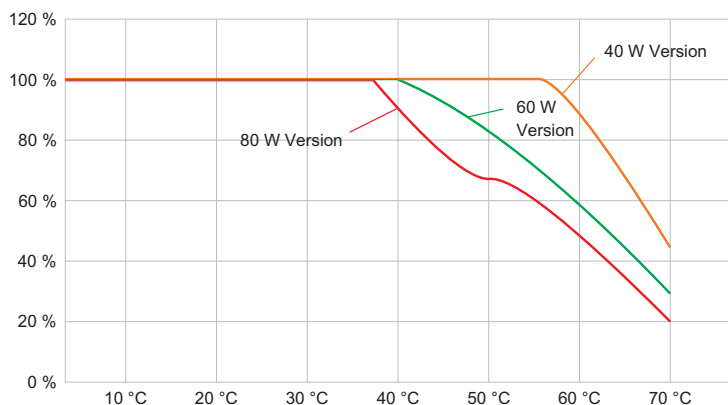

6050/604-801-7B2-008850-004 Art. No. 283125

Luminous flux decrease at ambient temperature - variants without DALI