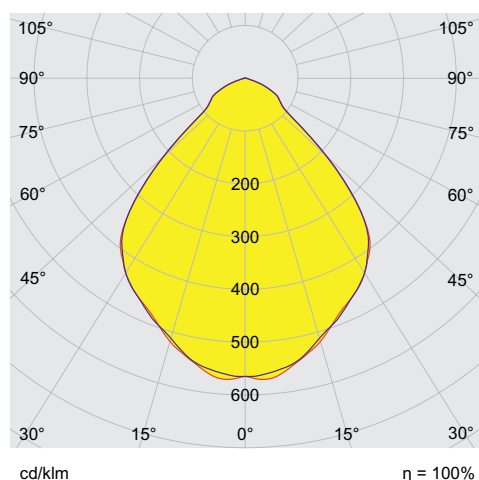

6050/604-801-7B2-008850-004 Art. No. 283125

Lighting Data

Luminaire efficacy	113 lm/W
Luminous flux	8800 lm
Colour rendering	≥ 80
Colour temperature	5000 K

Ambient Conditions

Ambient temperature °C	-40 °C ... +70 °C
------------------------	-------------------

Mechanical Data

Version	Conduit mounting
Degree of protection (IP)	IP66 / IP68 (10 m)
IP degree of protection (IEC 60598)	IP66/IP68
Enclosure material	Aluminium, Seawater-resistant
Enclosure color	Standard
Sealing material	Silicone
Silicone-free content	Contains silicone
Protective glass material 2	Pressed glass
Max. solid connection terminals	6 mm ²
Max. finely stranded connection terminals	4 mm ²
Type of connection cable	Finely stranded Finely stranded with clip Solid
Size	1
Width	298 mm
Height	327.5 mm
Length	310 mm
Reflector	Yes
Weight	7.03 kg
Weight	15.5 lb
Disconnection of the luminaire	No

6050/604-801-7B2-008850-004 Art. No. 283125

Luminous flux decrease at ambient temperature - variants without DALI

Light Distribution Curves

cd/klm $\eta = 100\%$
 — C0 - C180 — C90 - C270
 With internal reflector, protection glass clear