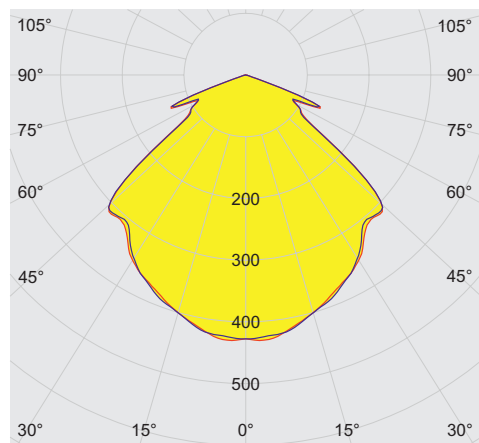

6050/604-801-7B2-000850-004 Art. No. 283124

Lighting Data

Luminaire efficacy	113 lm/W
Luminous flux	8800 lm
Colour rendering	≥ 80
Colour temperature	5000 K

Ambient Conditions

Ambient temperature °C	-40 °C ... +70 °C
------------------------	-------------------

Mechanical Data

Version	Conduit mounting
Degree of protection (IP)	IP66 / IP68 (10 m)
IP degree of protection (IEC 60598)	IP66/IP68
Enclosure material	Aluminium, Seawater-resistant
Enclosure color	Standard
Sealing material	Silicone
Silicone-free content	Contains silicone
Protective glass material 2	Pressed glass
Max. solid connection terminals	6 mm ²
Max. finely stranded connection terminals	4 mm ²
Type of connection cable	Finely stranded Finely stranded with clip Solid
Size	1
Width	298 mm
Height	327.5 mm
Length	310 mm
Reflector	No
Weight	7.03 kg
Weight	15.5 lb
Disconnection of the luminaire	No

6050/604-801-7B2-000850-004 Art. No. 283124

Luminous flux decrease at ambient temperature - variants without DALI

Light Distribution Curves

cd/klm $\eta = 100\%$

— C0 - C180 — C90 - C270

Without internal reflector, protection glass clear