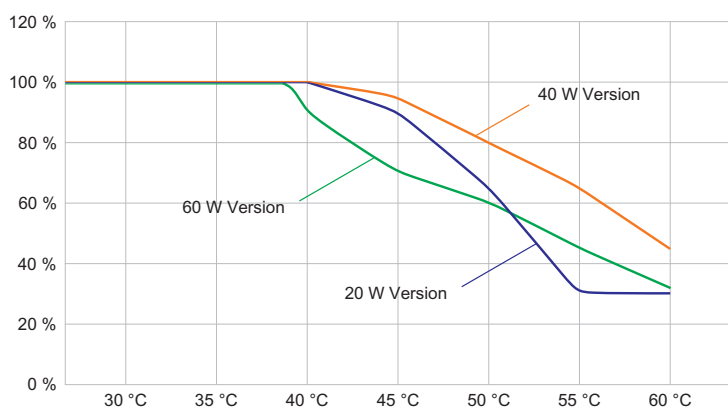

6050/604-801-7B2-000850-004 Art. No. 283124

Lighting Data

Luminaire efficacy	113 lm/W
Luminous flux	8800 lm
Colour rendering	≥ 80
Colour temperature	5000 K

Ambient Conditions

Ambient temperature °C	-40 °C ... +70 °C

Mechanical Data

Version	Conduit mounting
Degree of protection (IP)	IP66 / IP68 (10 m)
IP degree of protection (IEC 60598)	IP66/IP68
Enclosure material	Aluminium, Seawater-resistant
Enclosure color	Standard
Sealing material	Silicone
Silicone-free content	Contains silicone
Protective glass material 2	Pressed glass
Max. solid connection terminals	6 mm²
Max. finely stranded connection terminals	4 mm²
Type of connection cable	Finely stranded Finely stranded with clip Solid
Size	1
Width	298 mm
Height	327.5 mm
Length	310 mm
Reflector	No
Weight	7.03 kg
Weight	15.5 lb
Disconnection of the luminaire	No

Components

Cable glands and entries	1 x M25 x 1.5
Stopping plugs	1 x M25 x 1.5
Wire guard	No

Technical Drawings – Subject to Alterations

Luminous flux decrease at ambient temperature - variants with DALI