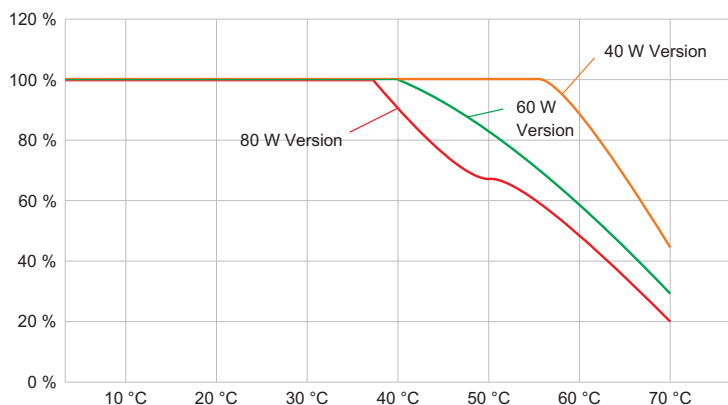

6050/604-801-7B2-000850-004 Art. No. 283124

Lighting Data

Luminaire efficacy	113 lm/W
Luminous flux	8800 lm
Colour rendering	≥ 80
Colour temperature	5000 K

Ambient Conditions

Ambient temperature °C	-40 °C ... +70 °C
------------------------	-------------------

Mechanical Data

Version	Conduit mounting
Degree of protection (IP)	IP66 / IP68 (10 m)
IP degree of protection (IEC 60598)	IP66/IP68
Enclosure material	Aluminium, Seawater-resistant
Enclosure color	Standard
Sealing material	Silicone
Silicone-free content	Contains silicone
Protective glass material 2	Pressed glass
Max. solid connection terminals	6 mm ²
Max. finely stranded connection terminals	4 mm ²
Type of connection cable	Finely stranded Finely stranded with clip Solid
Size	1
Width	298 mm
Height	327.5 mm
Length	310 mm
Reflector	No
Weight	7.03 kg
Weight	15.5 lb
Disconnection of the luminaire	No

Components

Cable glands and entries	1 x M25 x 1.5
Stopping plugs	1 x M25 x 1.5
Wire guard	No

Technical Drawings – Subject to Alterations

Luminous flux decrease at ambient temperature - variants with DALI

6050/604-801-7B2-000850-004 Art. No. 283124

Luminous flux decrease at ambient temperature - variants without DALI

Light Distribution Curves

cd/klm $\eta = 100\%$

— C0 - C180 — C90 - C270

Without internal reflector, protection glass clear