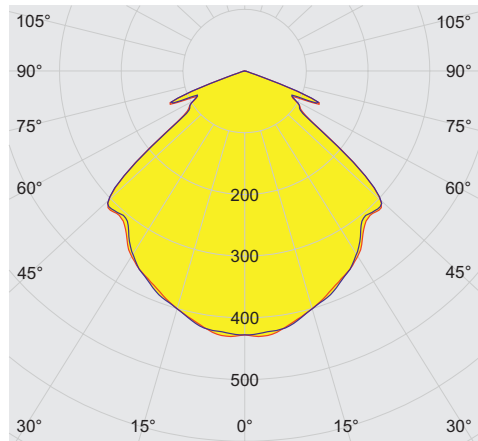

#### Lighting Data

Number of lamps	1
Lamp wattage	60 W
Lamp type	LED
Lamp	LED
Light colour	5000 K – neutral white
Light distribution	Wide beam
Luminaire efficacy	122 lm/W

6050/604-600-6B2-100850-004 Art. No. 283122

### Lighting Data

Luminous flux	7400 lm
Colour rendering	≥ 80
Colour temperature	5000 K

### Technical Drawings – Subject to Alterations

Luminous flux decrease at ambient temperature - variants with DALI

6050/604-600-6B2-100850-004 Art. No. 283122

Luminous flux decrease at ambient temperature - variants without DALI

Light Distribution Curves

cd/klm  $\eta = 100\%$   
— C0 - C180 — C90 - C270

Without internal reflector, protection glass clear

Dimensional Drawings (All Dimensions in mm [inches]) – Subject to Alterations