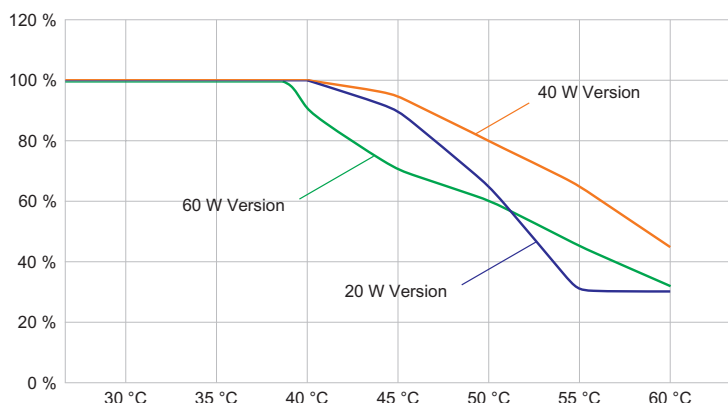

6050/604-600-6B2-100850-004 Art. No. 283122

Lighting Data

Luminous flux	7400 lm
Colour rendering	≥ 80
Colour temperature	5000 K

Ambient Conditions

Ambient temperature °C	-40 °C ... +60 °C

Mechanical Data

Version	Conduit mounting
Degree of protection (IP)	IP66 / IP68 (10 m)
IP degree of protection (IEC 60598)	IP66/IP68
Enclosure material	Aluminium, Seawater-resistant
Enclosure color	Standard
Sealing material	Silicone
Silicone-free content	Contains silicone
Protective glass material 2	Pressed glass
Max. solid connection terminals	6 mm²
Max. finely stranded connection terminals	4 mm²
Type of connection cable	Finely stranded Finely stranded with clip Solid
Size	1
Width	298 mm
Height	327.5 mm
Length	310 mm
Reflector	No
Weight	7.05 kg
Weight	15.54 lb
Disconnection of the luminaire	No

Components

Cable glands and entries	1 x M25 x 1.5
Stopping plugs	1 x M25 x 1.5
Wire guard	Yes

Technical Drawings – Subject to Alterations

Luminous flux decrease at ambient temperature - variants with DALI