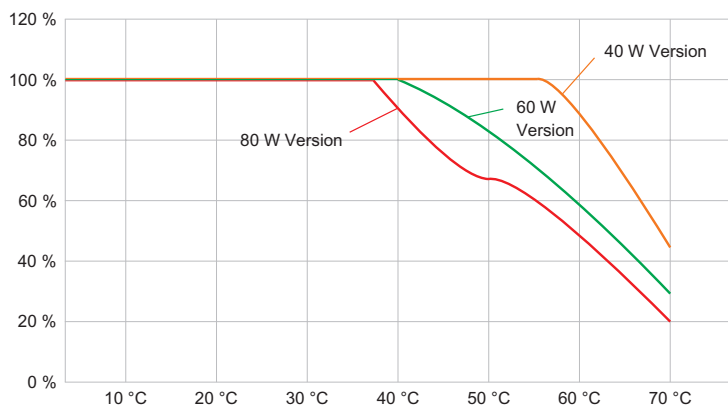

Mechanical Data

Version	Conduit mounting
Degree of protection (IP)	IP66 / IP68 (10 m)
IP degree of protection (IEC 60598)	IP66/IP68
Enclosure material	Aluminium, Seawater-resistant
Enclosure color	Standard
Sealing material	Silicone
Silicone-free content	Contains silicone
Protective glass material 2	Pressed glass
Max. solid connection terminals	6 mm ²
Max. finely stranded connection terminals	4 mm ²
Type of connection cable	Finely stranded Finely stranded with clip Solid
Size	1
Width	298 mm
Height	327.5 mm
Length	310 mm
Reflector	Yes
Weight	7.03 kg
Weight	15.5 lb
Disconnection of the luminaire	No

Components

Cable glands and entries	1 x M25 x 1.5
Stopping plugs	1 x M25 x 1.5
Wire guard	No

Technical Drawings – Subject to Alterations

Luminous flux decrease at ambient temperature - variants with DALI

6050/604-600-6B2-008850-004 Art. No. 283121

Luminous flux decrease at ambient temperature - variants without DALI

Light Distribution Curves

With internal reflector, protection glass clear

Dimensional Drawings (All Dimensions in mm [inches]) – Subject to Alterations