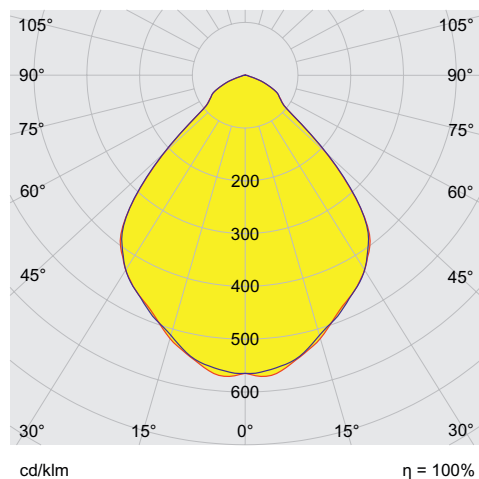

Mechanical Data

Version	Conduit mounting
Degree of protection (IP)	IP66 / IP68 (10 m)
IP degree of protection (IEC 60598)	IP66/IP68
Enclosure material	Aluminium, Seawater-resistant
Enclosure color	Standard
Sealing material	Silicone
Silicone-free content	Contains silicone
Protective glass material 2	Pressed glass
Max. solid connection terminals	6 mm ²
Max. finely stranded connection terminals	4 mm ²
Type of connection cable	Finely stranded Finely stranded with clip Solid
Size	1
Width	298 mm
Height	327.5 mm
Length	310 mm
Reflector	Yes
Weight	7.03 kg
Weight	15.5 lb
Disconnection of the luminaire	No

Components

Cable glands and entries	1 x M25 x 1.5
Stopping plugs	1 x M25 x 1.5
Wire guard	No

Technical Drawings – Subject to Alterations

Luminous flux decrease at ambient temperature - variants with DALI

6050/604-600-6B2-008850-004 Art. No. 283121

Luminous flux decrease at ambient temperature - variants without DALI

Light Distribution Curves

With internal reflector, protection glass clear

Dimensional Drawings (All Dimensions in mm [inches]) – Subject to Alterations