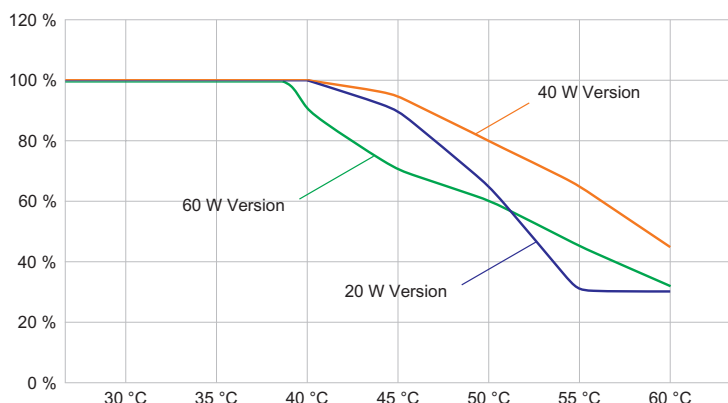

Lighting

LED pendant light fitting

6050/604-600-6B2-008850-004 Art. No. 283121

Lighting Data

Luminous flux	7400 lm
Colour rendering	≥ 80
Colour temperature	5000 K

Ambient Conditions

Ambient temperature °C	-40 °C ... +60 °C

Mechanical Data

Version	Conduit mounting
Degree of protection (IP)	IP66 / IP68 (10 m)
IP degree of protection (IEC 60598)	IP66/IP68
Enclosure material	Aluminium, Seawater-resistant
Enclosure color	Standard
Sealing material	Silicone
Silicone-free content	Contains silicone
Protective glass material 2	Pressed glass
Max. solid connection terminals	6 mm²
Max. finely stranded connection terminals	4 mm²
Type of connection cable	Finely stranded Finely stranded with clip Solid
Size	1
Width	298 mm
Height	327.5 mm
Length	310 mm
Reflector	Yes
Weight	7.03 kg
Weight	15.5 lb
Disconnection of the luminaire	No

Components

Cable glands and entries	1 x M25 x 1.5
Stopping plugs	1 x M25 x 1.5
Wire guard	No

Technical Drawings – Subject to Alterations

Luminous flux decrease at ambient temperature - variants with DALI