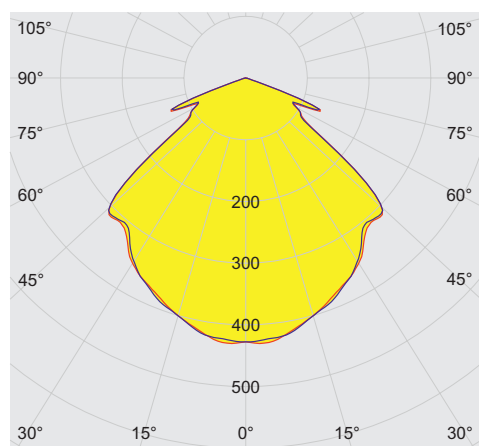

Electrical Data

Rated operational voltage AC	110 ... 277 V
Frequency range	50 – 60 Hz
Start-up current	I _{peak} = 55 A, Delta t = 230 µs

Lighting Data

Number of lamps	1
Lamp wattage	60 W
Lamp type	LED
Lamp	LED
Light colour	5000 K – neutral white
Light distribution	Wide beam
Luminaire efficacy	122 lm/W

Mechanical Data

Version	Conduit mounting
Degree of protection (IP)	IP66 / IP68 (10 m)
IP degree of protection (IEC 60598)	IP66/IP68
Enclosure material	Aluminium, Seawater-resistant
Enclosure color	Standard
Sealing material	Silicone
Silicone-free content	Contains silicone
Protective glass material 2	Pressed glass
Max. solid connection terminals	6 mm ²
Max. finely stranded connection terminals	4 mm ²
Type of connection cable	Finely stranded Finely stranded with clip Solid
Size	1
Width	298 mm
Height	327.5 mm
Length	310 mm
Reflector	No
Weight	7.03 kg
Weight	15.5 lb
Disconnection of the luminaire	No

6050/604-600-6B2-000850-004 Art. No. 282976

Luminous flux decrease at ambient temperature - variants without DALI

Light Distribution Curves

cd/klm $\eta = 100\%$
 — C0 - C180 — C90 - C270

Without internal reflector, protection glass clear