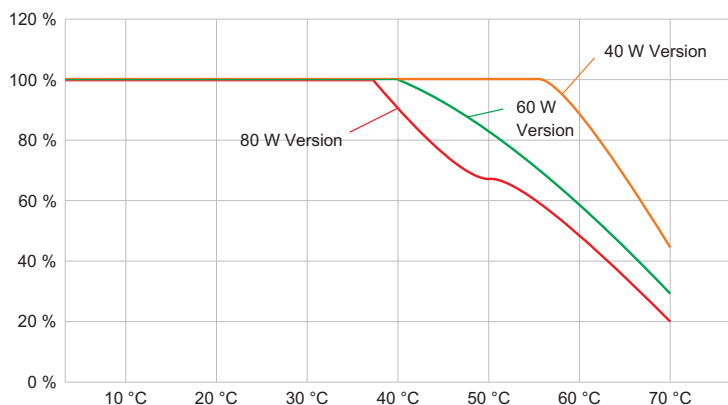

Electrical Data

Rated operational voltage AC	110 ... 277 V
Frequency range	50 – 60 Hz
Start-up current	I _{peak} = 55 A, Delta t = 230 µs

Lighting Data

Number of lamps	1
Lamp wattage	60 W
Lamp type	LED
Lamp	LED
Light colour	5000 K – neutral white
Light distribution	Wide beam
Luminaire efficacy	122 lm/W

Mechanical Data

Version	Conduit mounting
Degree of protection (IP)	IP66 / IP68 (10 m)
IP degree of protection (IEC 60598)	IP66/IP68
Enclosure material	Aluminium, Seawater-resistant
Enclosure color	Standard
Sealing material	Silicone
Silicone-free content	Contains silicone
Protective glass material 2	Pressed glass
Max. solid connection terminals	6 mm ²
Max. finely stranded connection terminals	4 mm ²
Type of connection cable	Finely stranded Finely stranded with clip Solid
Size	1
Width	298 mm
Height	327.5 mm
Length	310 mm
Reflector	No
Weight	7.03 kg
Weight	15.5 lb
Disconnection of the luminaire	No

Components

Cable glands and entries	1 x M25 x 1.5
Stopping plugs	1 x M25 x 1.5
Wire guard	No

Technical Drawings – Subject to Alterations

Luminous flux decrease at ambient temperature - variants with DALI

6050/604-600-6B2-000850-004 Art. No. 282976

Luminous flux decrease at ambient temperature - variants without DALI

Light Distribution Curves

cd/klm $\eta = 100\%$
 — C0 - C180 — C90 - C270

Without internal reflector, protection glass clear