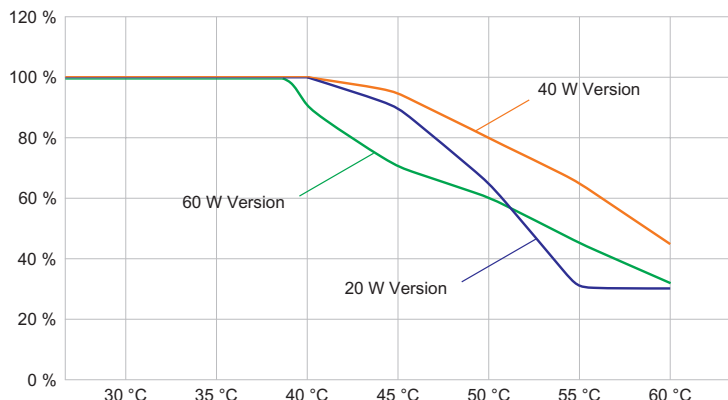

6050/604-600-6B2-000850-004 Art. No. 282976

Lighting Data

Luminous flux	7400 lm
Colour rendering	≥ 80
Colour temperature	5000 K

Ambient Conditions

Ambient temperature °C	-40 °C ... +60 °C

Mechanical Data

Version	Conduit mounting
Degree of protection (IP)	IP66 / IP68 (10 m)
IP degree of protection (IEC 60598)	IP66/IP68
Enclosure material	Aluminium, Seawater-resistant
Enclosure color	Standard
Sealing material	Silicone
Silicone-free content	Contains silicone
Protective glass material 2	Pressed glass
Max. solid connection terminals	6 mm²
Max. finely stranded connection terminals	4 mm²
Type of connection cable	Finely stranded Finely stranded with clip Solid
Size	1
Width	298 mm
Height	327.5 mm
Length	310 mm
Reflector	No
Weight	7.03 kg
Weight	15.5 lb
Disconnection of the luminaire	No

Components

Cable glands and entries	1 x M25 x 1.5
Stopping plugs	1 x M25 x 1.5
Wire guard	No

Technical Drawings – Subject to Alterations

Luminous flux decrease at ambient temperature - variants with DALI