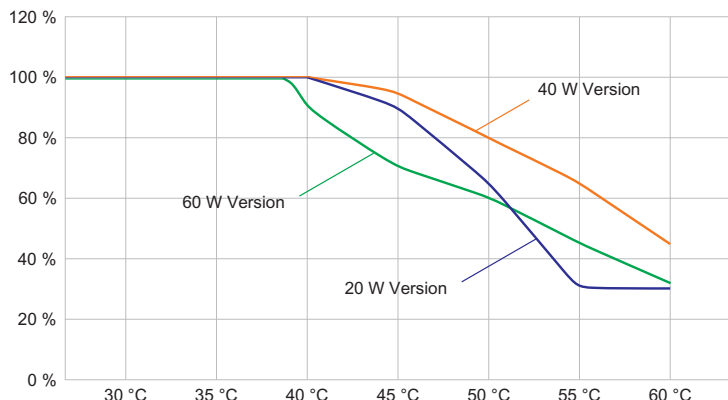

Lighting

LED pendant light fitting

6050/604-600-6B2-000850-004 Art. No. 282976

Lighting Data

Luminous flux	7400 lm
Colour rendering	≥ 80
Colour temperature	5000 K

Ambient Conditions

Ambient temperature °C	-40 °C ... +60 °C

Mechanical Data

Version	Conduit mounting
Degree of protection (IP)	IP66 / IP68 (10 m)
IP degree of protection (IEC 60598)	IP66/IP68
Enclosure material	Aluminium, Seawater-resistant
Enclosure color	Standard
Sealing material	Silicone
Silicone-free content	Contains silicone
Protective glass material 2	Pressed glass
Max. solid connection terminals	6 mm²
Max. finely stranded connection terminals	4 mm²
Type of connection cable	Finely stranded Finely stranded with clip Solid
Size	1
Width	298 mm
Height	327.5 mm
Length	310 mm
Reflector	No
Weight	7.03 kg
Weight	15.5 lb
Disconnection of the luminaire	No

Components

Cable glands and entries	1 x M25 x 1.5
Stopping plugs	1 x M25 x 1.5
Wire guard	No

Technical Drawings – Subject to Alterations

Luminous flux decrease at ambient temperature - variants with DALI