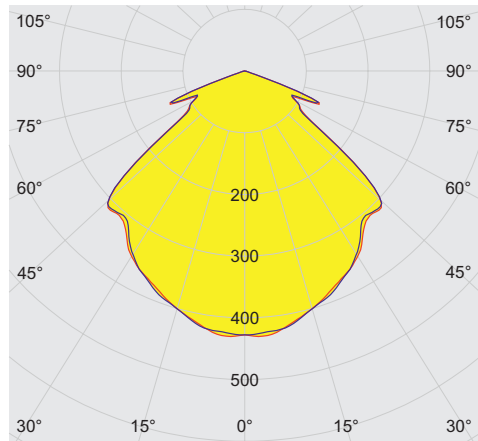

Mechanical Data

Version	Conduit mounting
Degree of protection (IP)	IP66 / IP68 (10 m)
IP degree of protection (IEC 60598)	IP66/IP68
Enclosure material	Aluminium, Seawater-resistant
Enclosure color	Standard
Sealing material	Silicone
Silicone-free content	Contains silicone
Protective glass material 2	Pressed glass
Max. solid connection terminals	6 mm ²
Max. finely stranded connection terminals	4 mm ²
Type of connection cable	Finely stranded Finely stranded with clip Solid
Size	1
Width	298 mm
Height	327.5 mm
Length	310 mm
Reflector	No
Weight	7.03 kg
Weight	15.5 lb
Disconnection of the luminaire	No

6050/604-600-6B2-000850-004 Art. No. 282976

Luminous flux decrease at ambient temperature - variants without DALI

Light Distribution Curves

cd/klm $\eta = 100\%$
— C0 - C180 — C90 - C270

Without internal reflector, protection glass clear