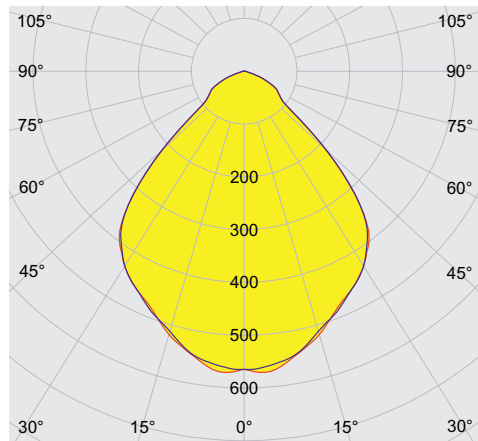

6050/604-400-6B2-008850-004 Art. No. 282973

Lighting Data

Luminous flux	5100 lm
Colour rendering	≥ 80
Colour temperature	5000 K

Ambient Conditions

Ambient temperature °C	-40 °C ... +60 °C
------------------------	-------------------

Mechanical Data

Version	Conduit mounting
Degree of protection (IP)	IP66 / IP68 (10 m)
IP degree of protection (IEC 60598)	IP66/IP68
Enclosure material	Aluminium, Seawater-resistant
Enclosure color	Standard
Sealing material	Silicone
Silicone-free content	Contains silicone
Protective glass material 2	Pressed glass
Max. solid connection terminals	6 mm ²
Max. finely stranded connection terminals	4 mm ²
Type of connection cable	Finely stranded Finely stranded with clip Solid
Size	1
Width	298 mm
Height	327.5 mm
Length	310 mm
Reflector	Yes
Weight	7.03 kg
Weight	15.5 lb
Disconnection of the luminaire	No

Components

Cable glands and entries	1 x M25 x 1.5
Stopping plugs	1 x M25 x 1.5
Wire guard	No

Technical Drawings – Subject to Alterations

Luminous flux decrease at ambient temperature - variants with DALI

6050/604-400-6B2-008850-004 Art. No. 282973

Luminous flux decrease at ambient temperature - variants without DALI

Light Distribution Curves

cd/klm $\eta = 100\%$
— C0 - C180 — C90 - C270

With internal reflector, protection glass clear