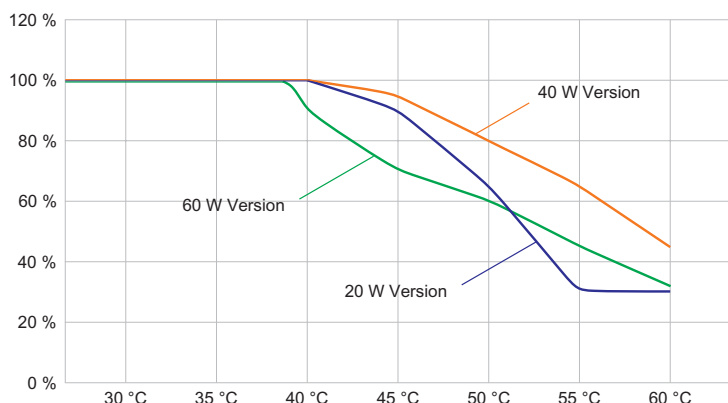

6050/604-400-6B2-008850-004 Art. No. 282973

Lighting Data

Luminous flux	5100 lm
Colour rendering	≥ 80
Colour temperature	5000 K

Ambient Conditions

Ambient temperature °C	-40 °C ... +60 °C

Mechanical Data

Version	Conduit mounting
Degree of protection (IP)	IP66 / IP68 (10 m)
IP degree of protection (IEC 60598)	IP66/IP68
Enclosure material	Aluminium, Seawater-resistant
Enclosure color	Standard
Sealing material	Silicone
Silicone-free content	Contains silicone
Protective glass material 2	Pressed glass
Max. solid connection terminals	6 mm²
Max. finely stranded connection terminals	4 mm²
Type of connection cable	Finely stranded Finely stranded with clip Solid
Size	1
Width	298 mm
Height	327.5 mm
Length	310 mm
Reflector	Yes
Weight	7.03 kg
Weight	15.5 lb
Disconnection of the luminaire	No

Components

Cable glands and entries	1 x M25 x 1.5
Stopping plugs	1 x M25 x 1.5
Wire guard	No

Technical Drawings – Subject to Alterations

Luminous flux decrease at ambient temperature - variants with DALI