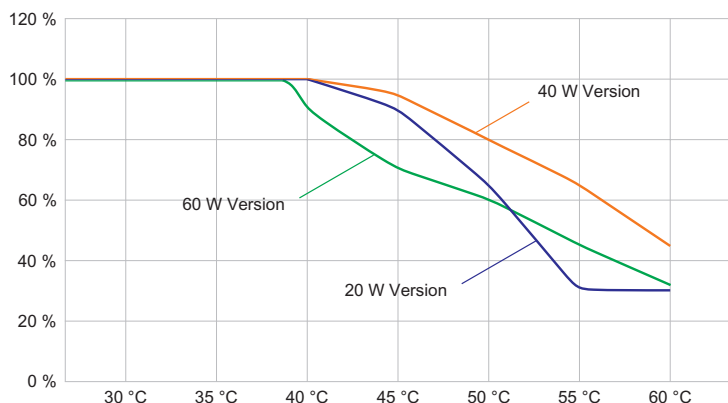

6050/604-611-7B2-208850-001 Art. No. 284229

Lighting Data

Light distribution	Medium-beam
Luminaire efficacy	113 lm/W
Luminous flux	6800 lm
Colour rendering	≥ 80
Colour temperature	5000 K

Ambient Conditions

Ambient temperature °C	-40 °C ... +70 °C

Mechanical Data

Version	Bracket mounting
Degree of protection (IP)	IP66 / IP68 (10 m)
IP degree of protection (IEC 60598)	IP66/IP68
Enclosure material	Aluminium, Seawater-resistant
Enclosure color	Standard
Sealing material	Silicone
Silicone-free content	Contains silicone
Protective glass material 2	Pressed glass
Max. solid connection terminals	6 mm²
Max. finely stranded connection terminals	4 mm²
Type of connection cable	Finely stranded Finely stranded with clip Solid
Size	1
Width	298 mm
Height	327.5 mm
Length	310 mm
Reflector	Yes
Weight	-
Disconnection of the luminaire	No

Components

Cable glands and entries	1 x M25 x 1.5
Stopping plugs	1 x M25 x 1.5
Wire guard	Yes

Technical Drawings – Subject to Alterations

Luminous flux decrease at ambient temperature - variants with DALI