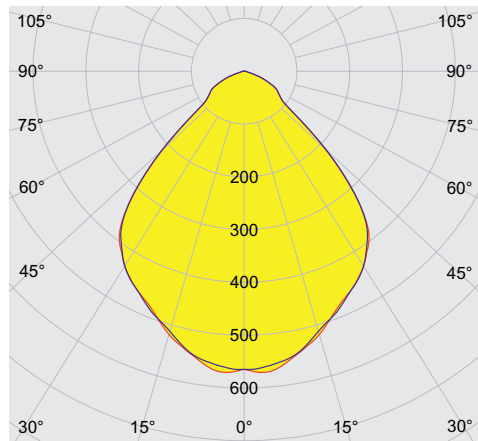

6050/604-611-7B2-208850-001 Art. No. 284229

Lighting Data

Light distribution	Medium-beam
Luminaire efficacy	113 lm/W
Luminous flux	6800 lm
Colour rendering	≥ 80
Colour temperature	5000 K

Ambient Conditions

Ambient temperature °C	-40 °C ... +70 °C
------------------------	-------------------

Mechanical Data

Version	Bracket mounting
Degree of protection (IP)	IP66 / IP68 (10 m)
IP degree of protection (IEC 60598)	IP66/IP68
Enclosure material	Aluminium, Seawater-resistant
Enclosure color	Standard
Sealing material	Silicone
Silicone-free content	Contains silicone
Protective glass material 2	Pressed glass
Max. solid connection terminals	6 mm ²
Max. finely stranded connection terminals	4 mm ²
Type of connection cable	Finely stranded Finely stranded with clip Solid
Size	1
Width	298 mm
Height	327.5 mm
Length	310 mm
Reflector	Yes
Weight	-
Disconnection of the luminaire	No

6050/604-611-7B2-208850-001 Art. No. 284229

Luminous flux decrease at ambient temperature - variants without DALI

Light Distribution Curves

cd/klm η = 100%
— C0 - C180 — C90 - C270

With internal reflector, protection glass clear