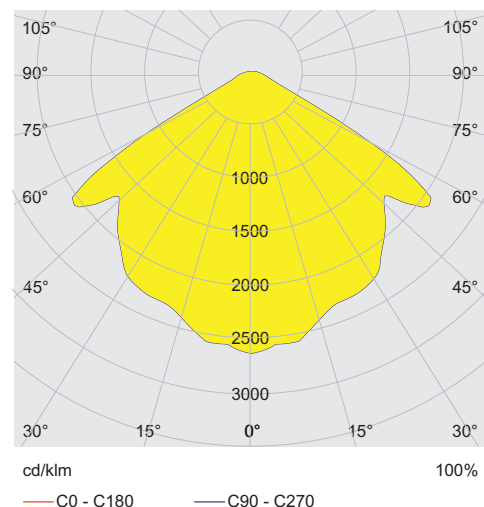

6057/2114-101-4330-121-200 Art. No. 288956

Light Distribution Curves

Dimensional Drawings (All Dimensions in mm [inches]) – Subject to Alterations

Accessories

Mounting bracket

		Art. No.
	Horiz. Pipe mtg. brk. Ø50mm 6057 spare	289889
	Horiz. Pipe mtg. brk. Ø60mm 6057 spare	290041
	Verti. Pipe mtg. brk. Ø50mm 6057 spare	289890
	Verti. Pipe mtg. brk. Ø60mm 6057 spare	290042
	Wall/ceiling mtg.brk. 6057 spare 1.4301	288823

Ring bolt

		Art. No.
	Ring bolt M8x9 similar DIN 580 C15	115896

We reserve the right to make alterations to the technical data, dimensions, weights, designs and products available without notice. The illustrations cannot be considered binding.