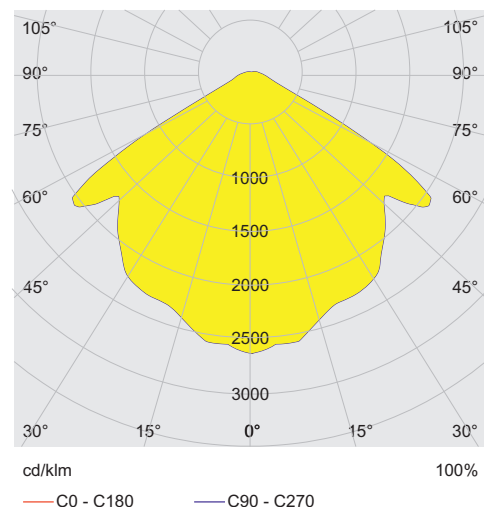

6057/2116-101-4310-121-200 Art. No. 288957

Light Distribution Curves

Light Distribution Curve 6057

Dimensional Drawings (All Dimensions in mm [inches]) – Subject to Alterations

Accessories

Mounting bracket

		Art. No.
	Horiz. Pipe mtg. brk. Ø50mm 6057 spare	289889
	Horiz. Pipe mtg. brk. Ø60mm 6057 spare	290041
	Verti. Pipe mtg. brk. Ø50mm 6057 spare	289890
	Verti. Pipe mtg. brk. Ø60mm 6057 spare	290042
	Wall/ceiling mtg.brk. 6057 spare 1.4301	288823

Ring bolt

		Art. No.
	Ring bolt M8x9 similar DIN 580 C15	115896

We reserve the right to make alterations to the technical data, dimensions, weights, designs and products available without notice. The illustrations cannot be considered binding.