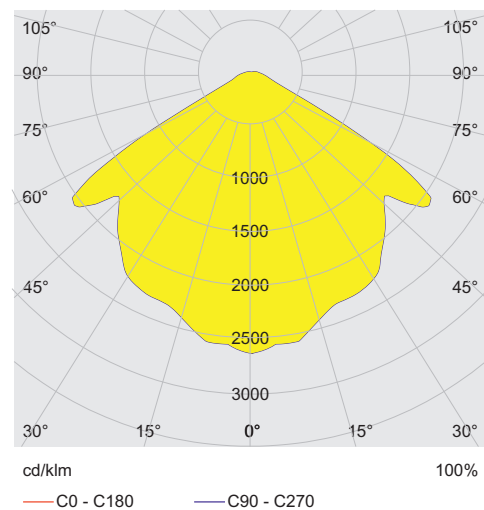

6057/2214-201-6530-121-200 Art. No. 288974

Light Distribution Curves

Light Distribution Curve 6057

Dimensional Drawings (All Dimensions in mm [inches]) – Subject to Alterations

Accessories

Mounting bracket

		Art. No.
	Horiz. Pipe mtg. brk. Ø50mm 6057 spare	289889
	Horiz. Pipe mtg. brk. Ø60mm 6057 spare	290041
	Verti. Pipe mtg. brk. Ø50mm 6057 spare	289890
	Verti. Pipe mtg. brk. Ø60mm 6057 spare	290042
	Wall/ceiling mtg.brk. 6057 spare 1.4301	288823

Ring bolt

		Art. No.
	Ring bolt M8x9 similar DIN 580 C15	115896

We reserve the right to make alterations to the technical data, dimensions, weights, designs and products available without notice. The illustrations cannot be considered binding.